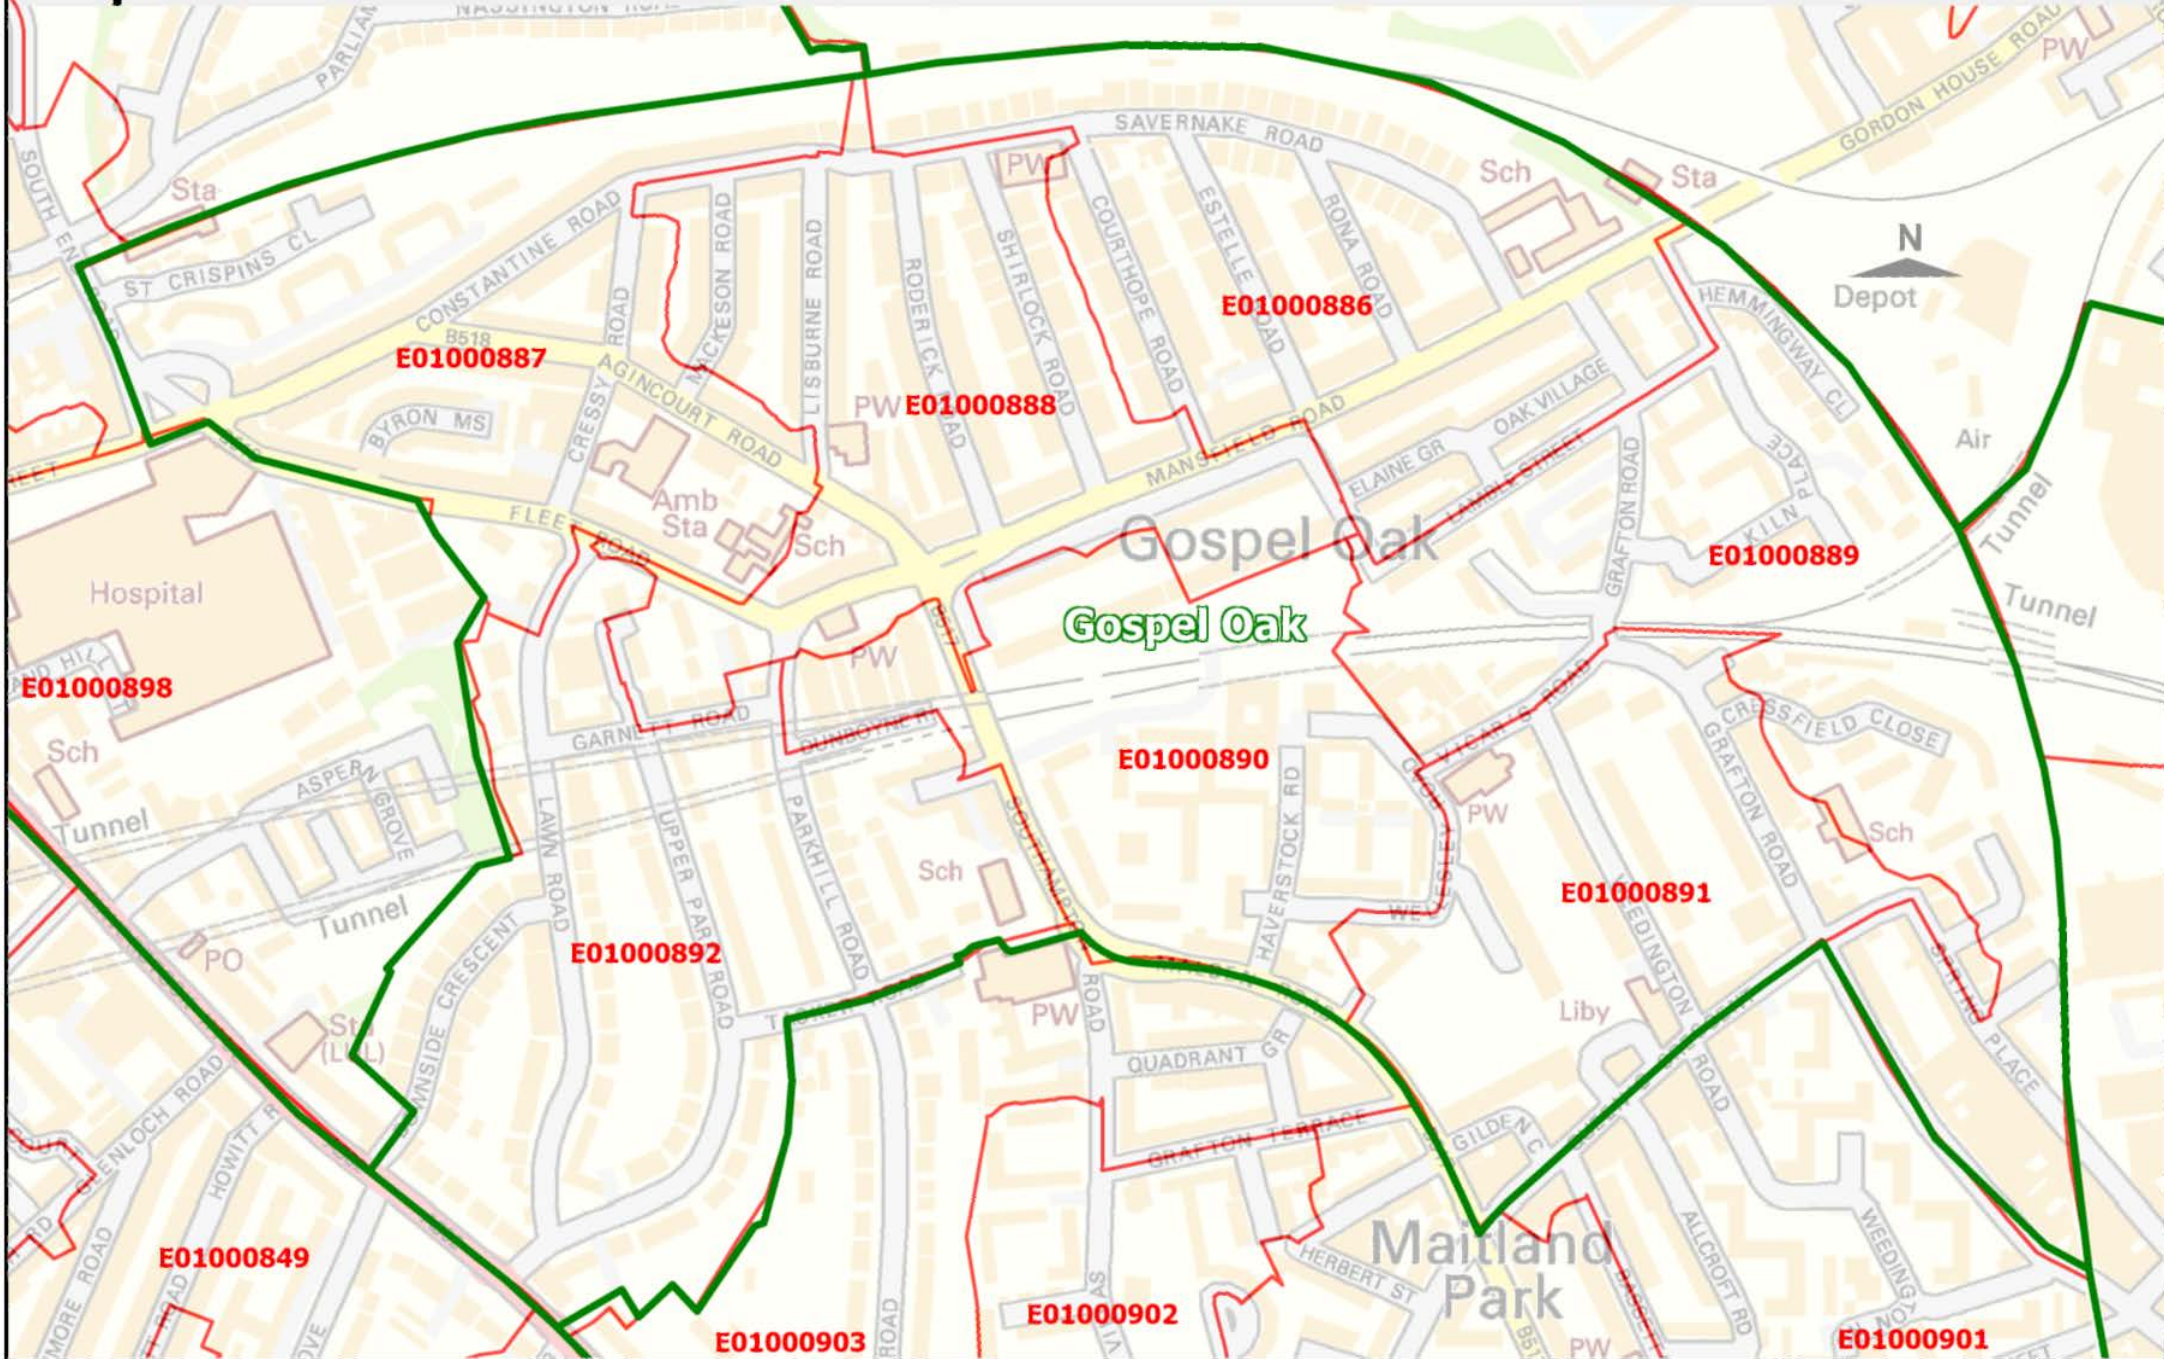

Gospel Oak Ward and LSOAs

Data source:
LSOA Boundaries, © ONS Crown Copyright; Borough and Ward boundaries and StreetView are based upon Ordnance Survey material and are reproduced with the permission of Ordnance Survey on behalf of the Controller of HMSO ©. Unauthorised reproduction infringes Crown copyright and may lead to prosecution or civil proceedings. Licence No. 100019726. Year: 2020.
Produced by: Strategy & Change, LB Camden (contact 020 7974 5561 or email: population@camden.gov.uk). © LB Camden, 2020.