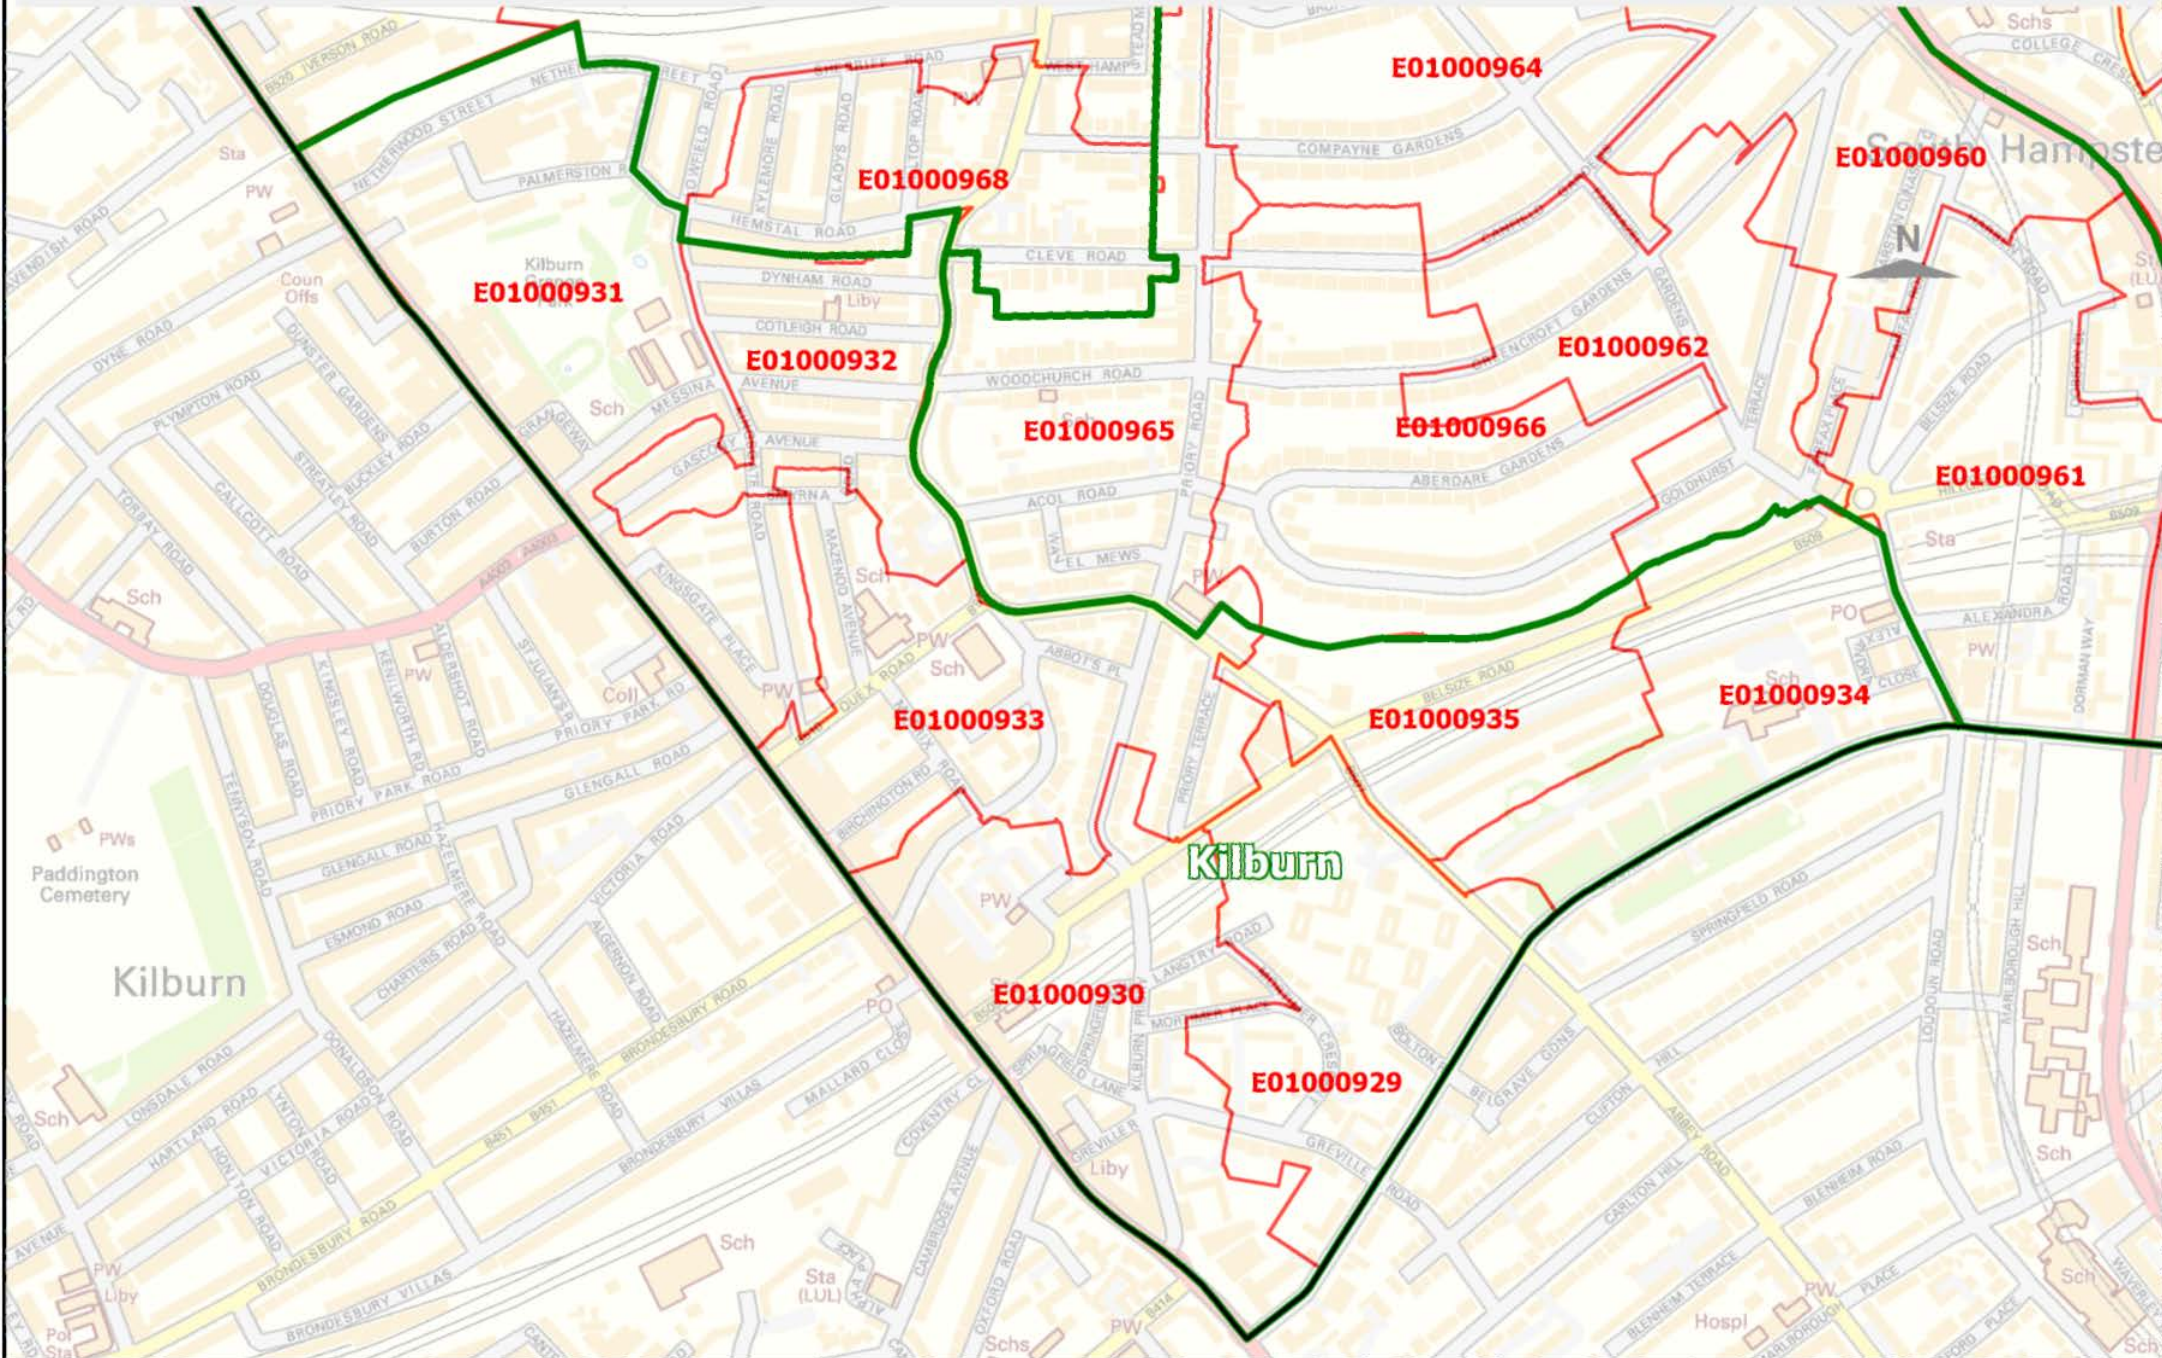

Kilburn Ward and LSOAs

Data source:
LSOA Boundaries, © ONS Crown Copyright; Borough and Ward boundaries and StreetView are based upon Ordnance Survey material and are reproduced with the permission of Ordnance Survey on behalf of the Controller of HMSO ©. Unauthorised reproduction infringes Crown copyright and may lead to prosecution or civil proceedings. Licence No. 100019726. Year: 2020.
Produced by: Strategy & Change, LB Camden (contact 020 7974 5561 or email: population@camden.gov.uk). © LB Camden, 2020.