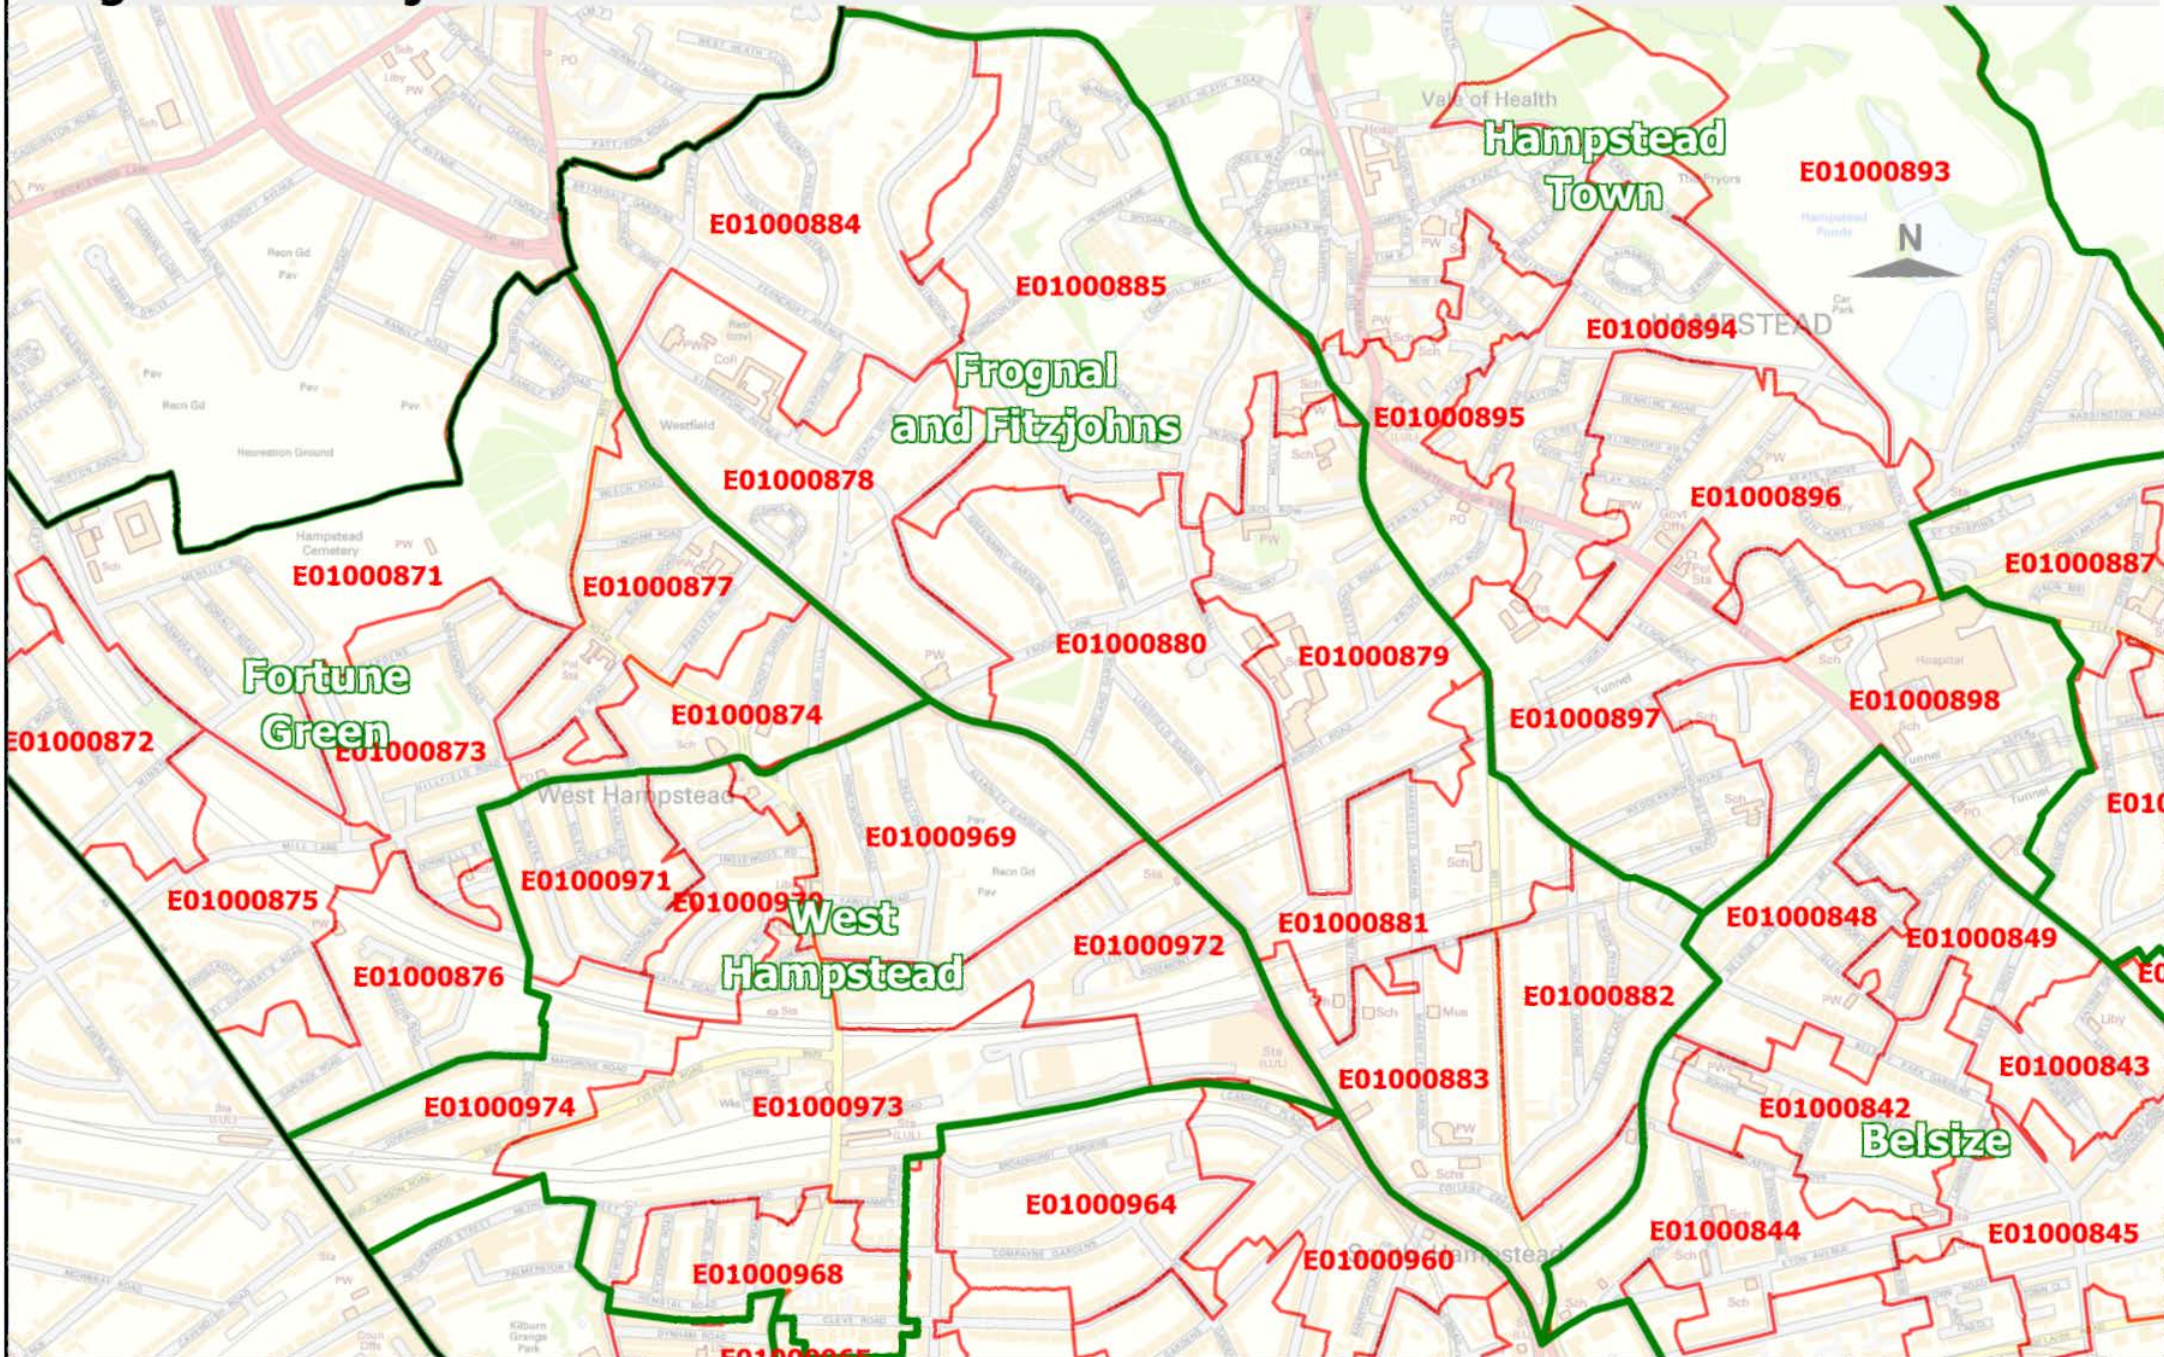

Frogнал and Fitzjohns Ward and LSOAs

Data source:
LSOA Boundaries, © ONS Crown Copyright; Borough and Ward boundaries and StreetView are based upon Ordnance Survey material and are reproduced with the permission of Ordnance Survey on behalf of the Controller of HMSO ©. Unauthorised reproduction infringes Crown copyright and may lead to prosecution or civil proceedings. Licence No. 100019726. Year: 2020.
Produced by: Strategy & Change, LB Camden (contact 020 7974 5561 or email: population@camden.gov.uk). © LB Camden, 2020.