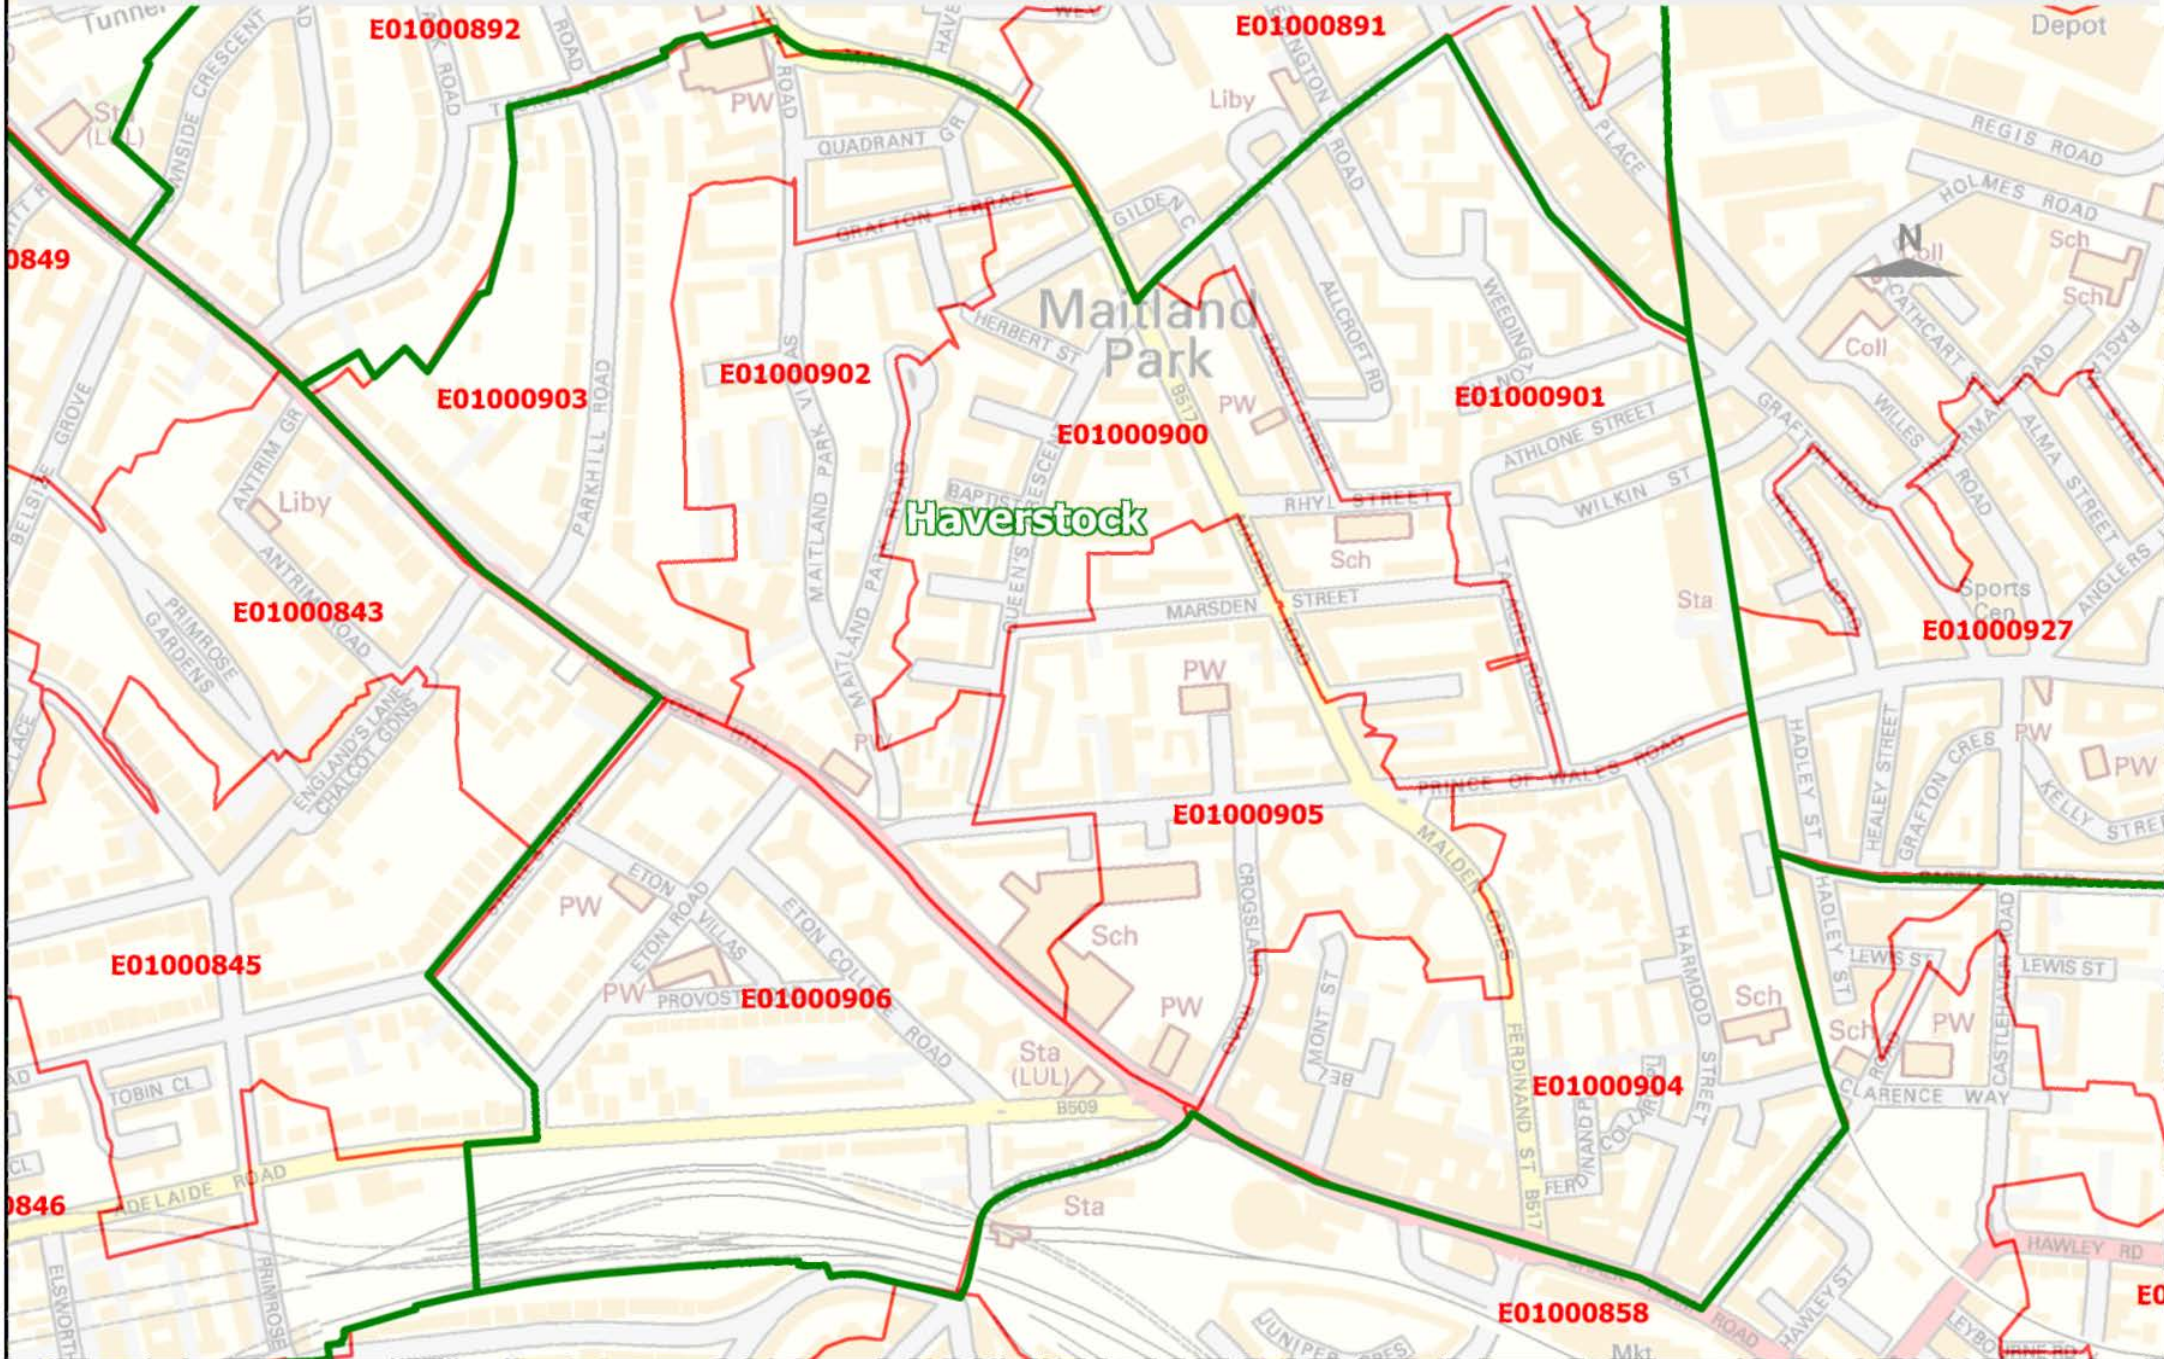

Haverstock Ward and LSOAs

Data source:
LSOA Boundaries, © ONS Crown Copyright; Borough and Ward boundaries and StreetView are based upon Ordnance Survey material and are reproduced with the permission of Ordnance Survey on behalf of the Controller of HMSO ©. Unauthorised reproduction infringes Crown copyright and may lead to prosecution or civil proceedings. Licence No. 100019726. Year: 2020.
Produced by: Strategy & Change, LB Camden (contact 020 7974 5561 or email: population@camden.gov.uk). © LB Camden, 2020.