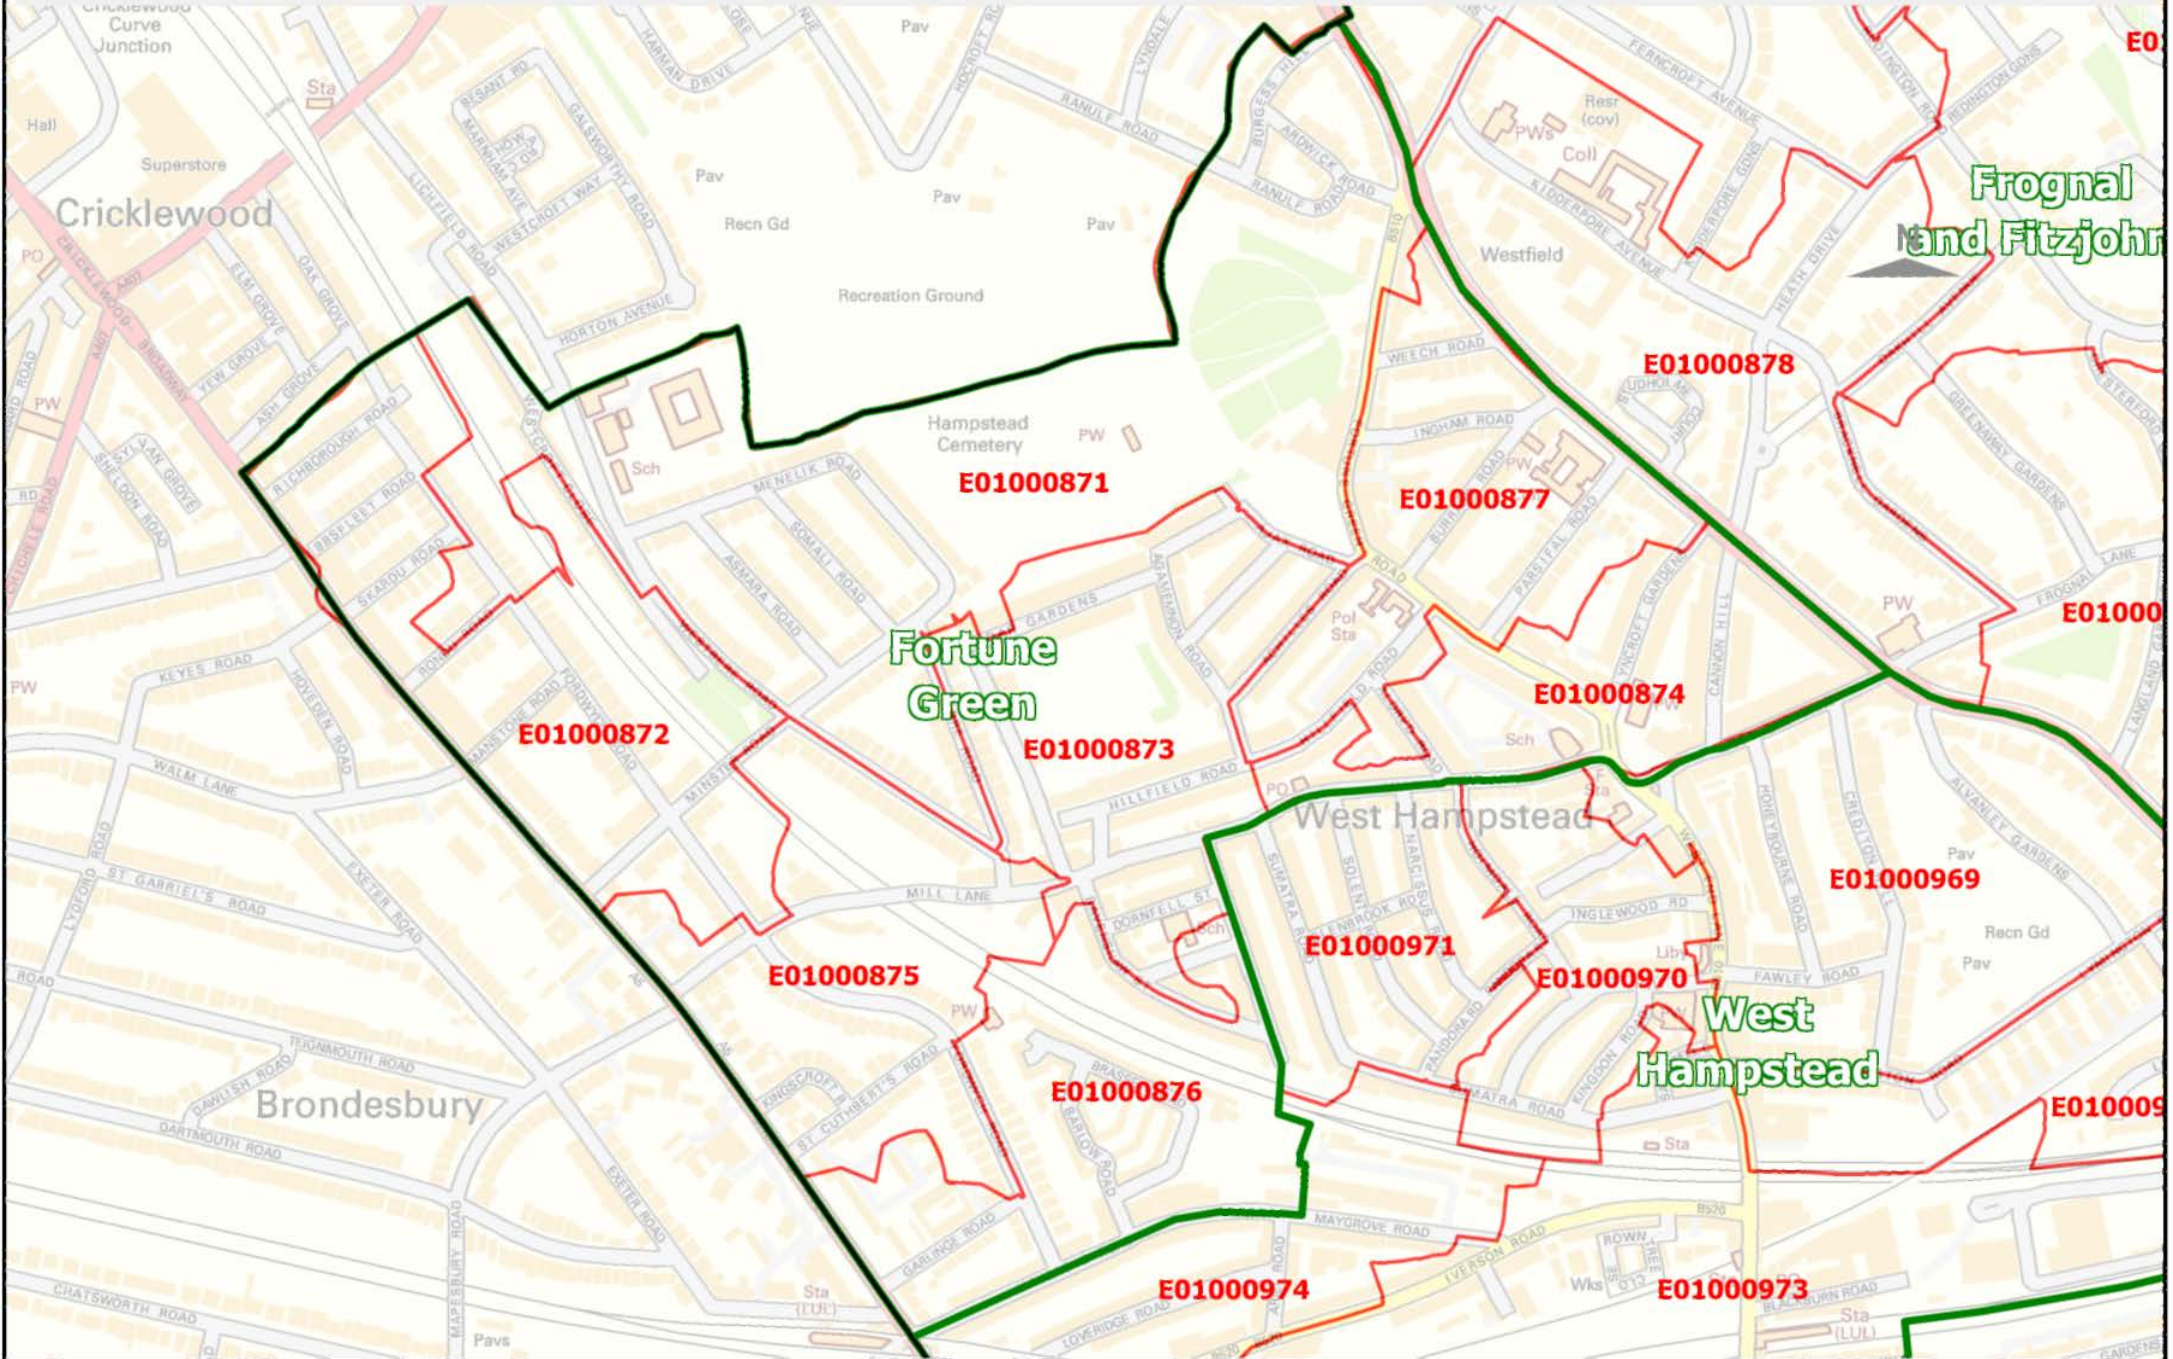

Fortune Green Ward and LSOAs

Data source:
LSOA Boundaries, © ONS Crown Copyright; Borough and Ward boundaries and StreetView are based upon Ordnance Survey material and are reproduced with the permission of Ordnance Survey on behalf of the Controller of HMSO ©. Unauthorised reproduction infringes Crown copyright and may lead to prosecution or civil proceedings. Licence No. 100019726. Year: 2020.
Produced by: Strategy & Change, LB Camden (contact 020 7974 5561 or email: population@camden.gov.uk). © LB Camden, 2020.