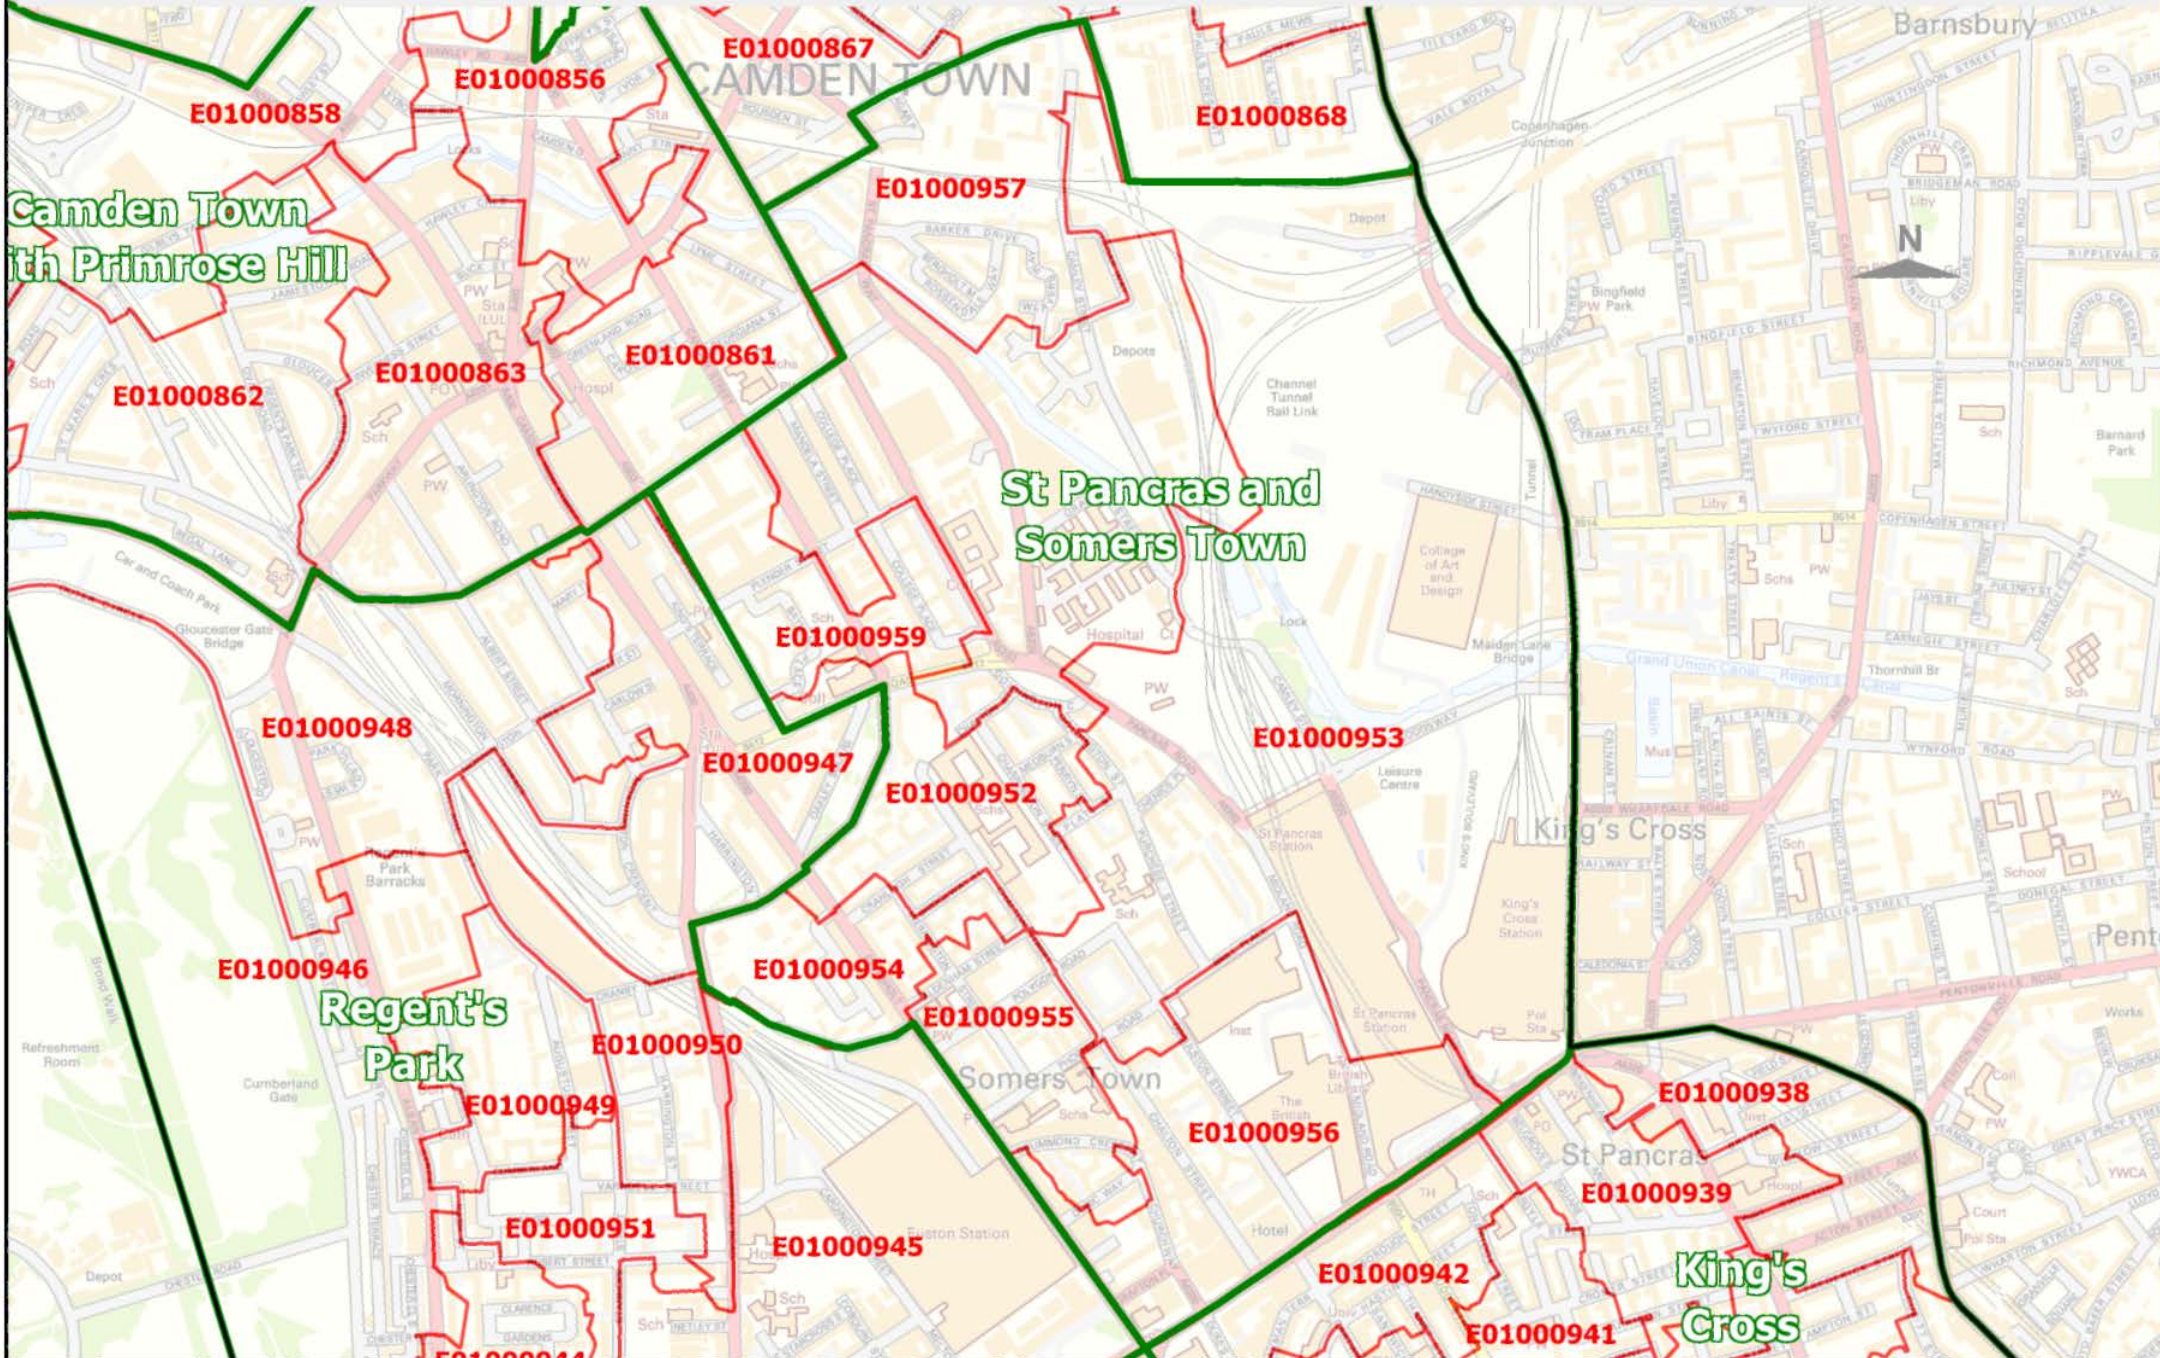

St Pancras and Somers Town Ward and LSOAs

Data source:
LSOA Boundaries, © ONS Crown Copyright; Borough and Ward boundaries and StreetView are based upon Ordnance Survey material and are reproduced with the permission of Ordnance Survey on behalf of the Controller of HMSO ©. Unauthorised reproduction infringes Crown copyright and may lead to prosecution or civil proceedings. Licence No. 100019726. Year: 2020.
Produced by: Strategy & Change, LB Camden (contact 020 7974 5561 or email: population@camden.gov.uk). © LB Camden, 2020.