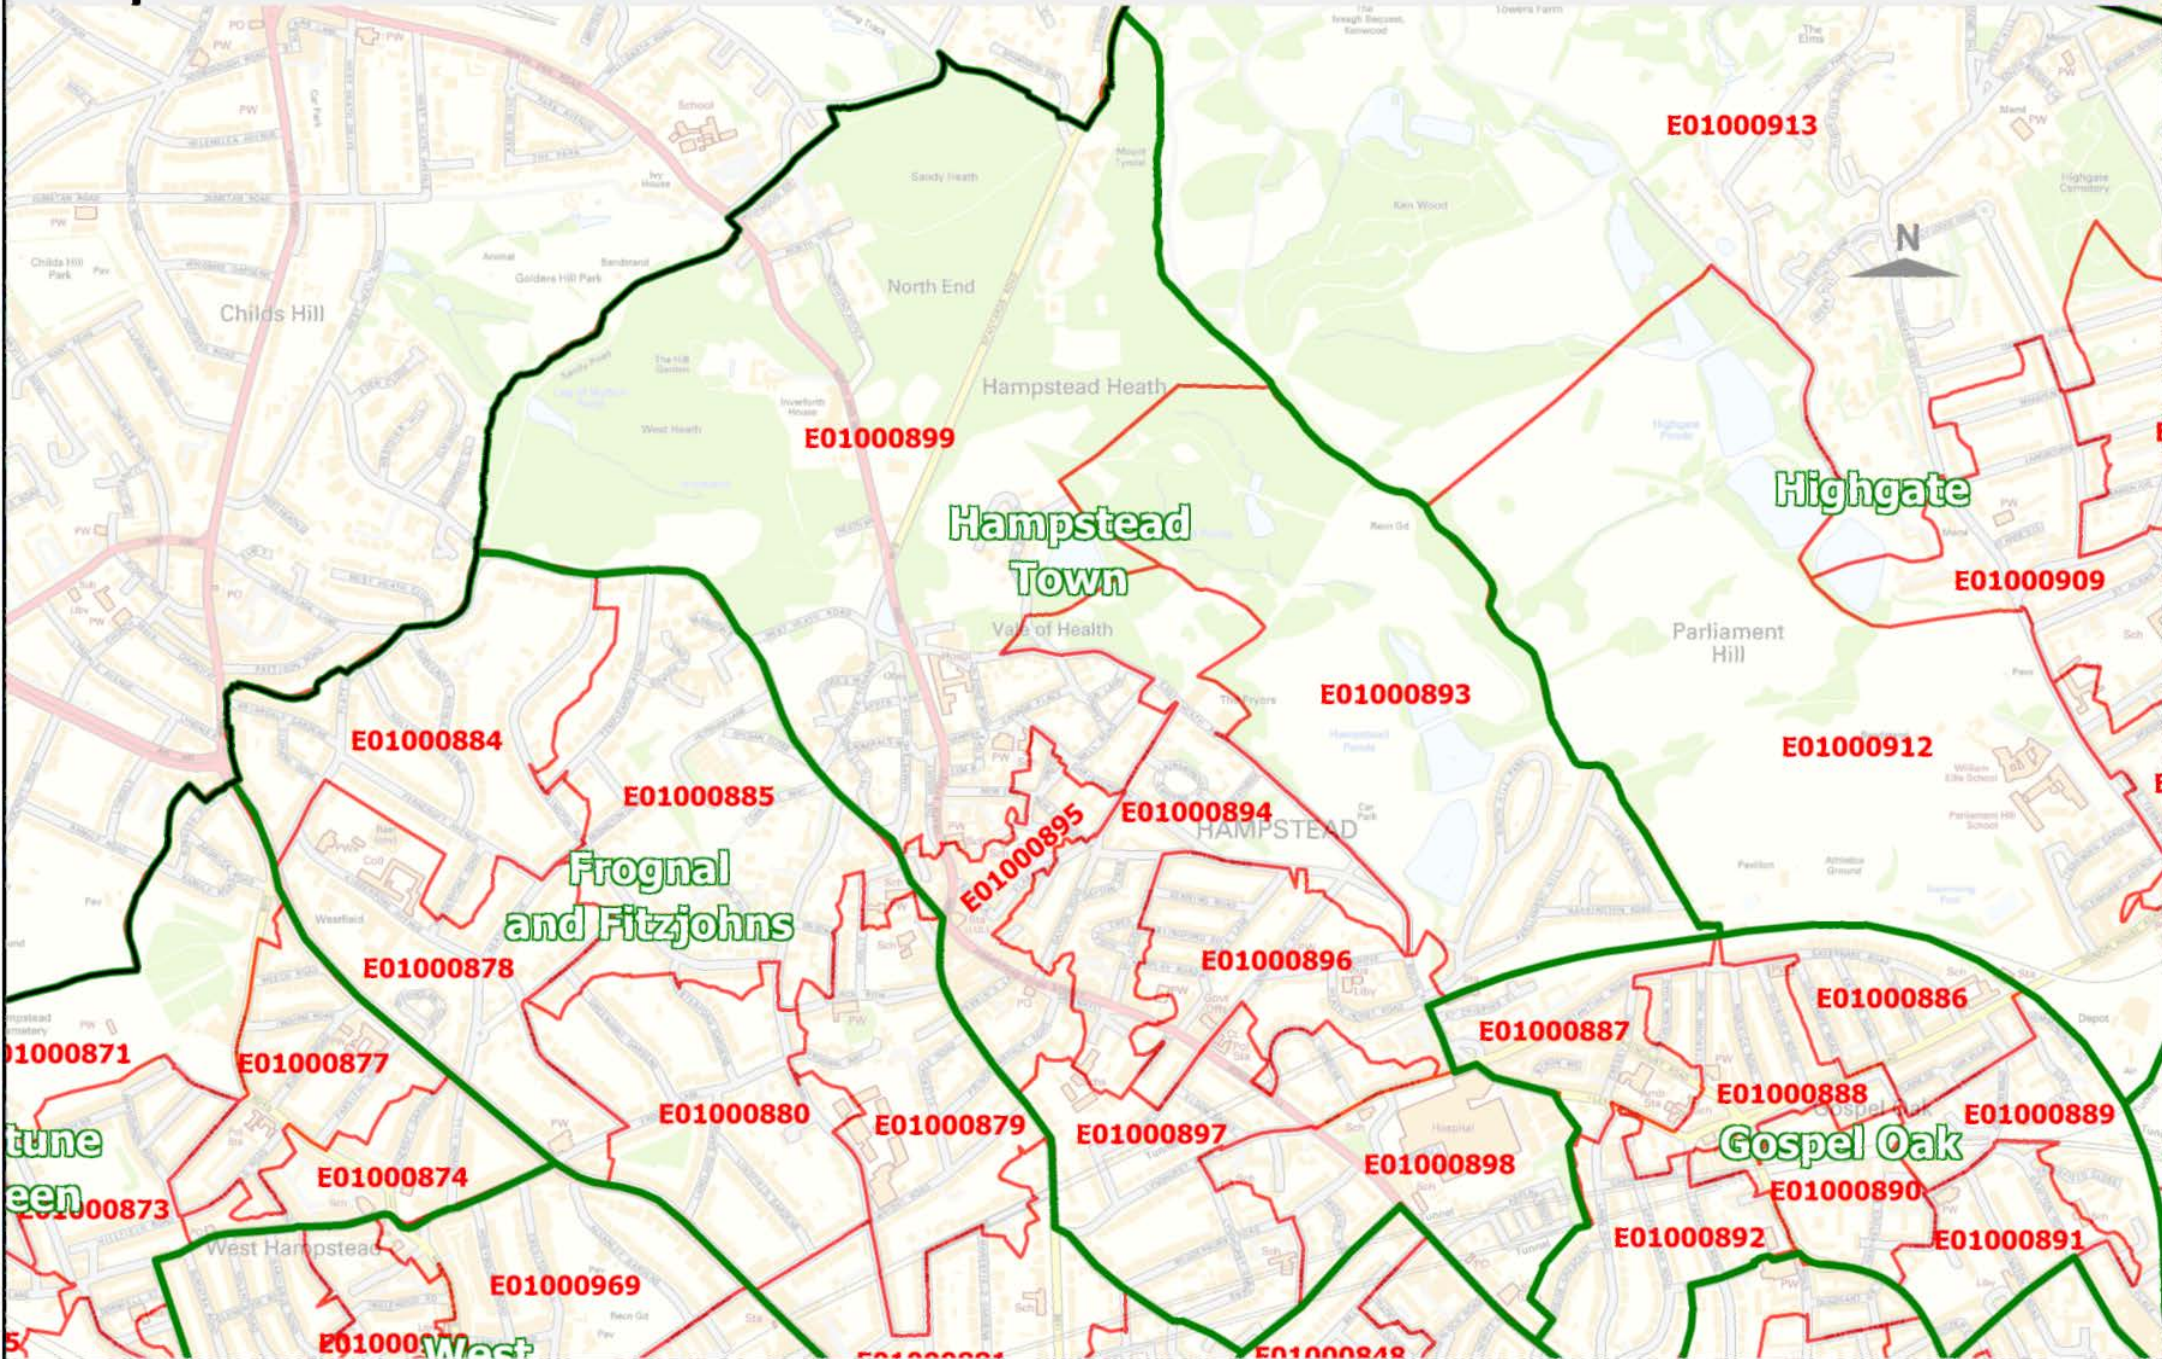

Hampstead Town Ward and LSOAs