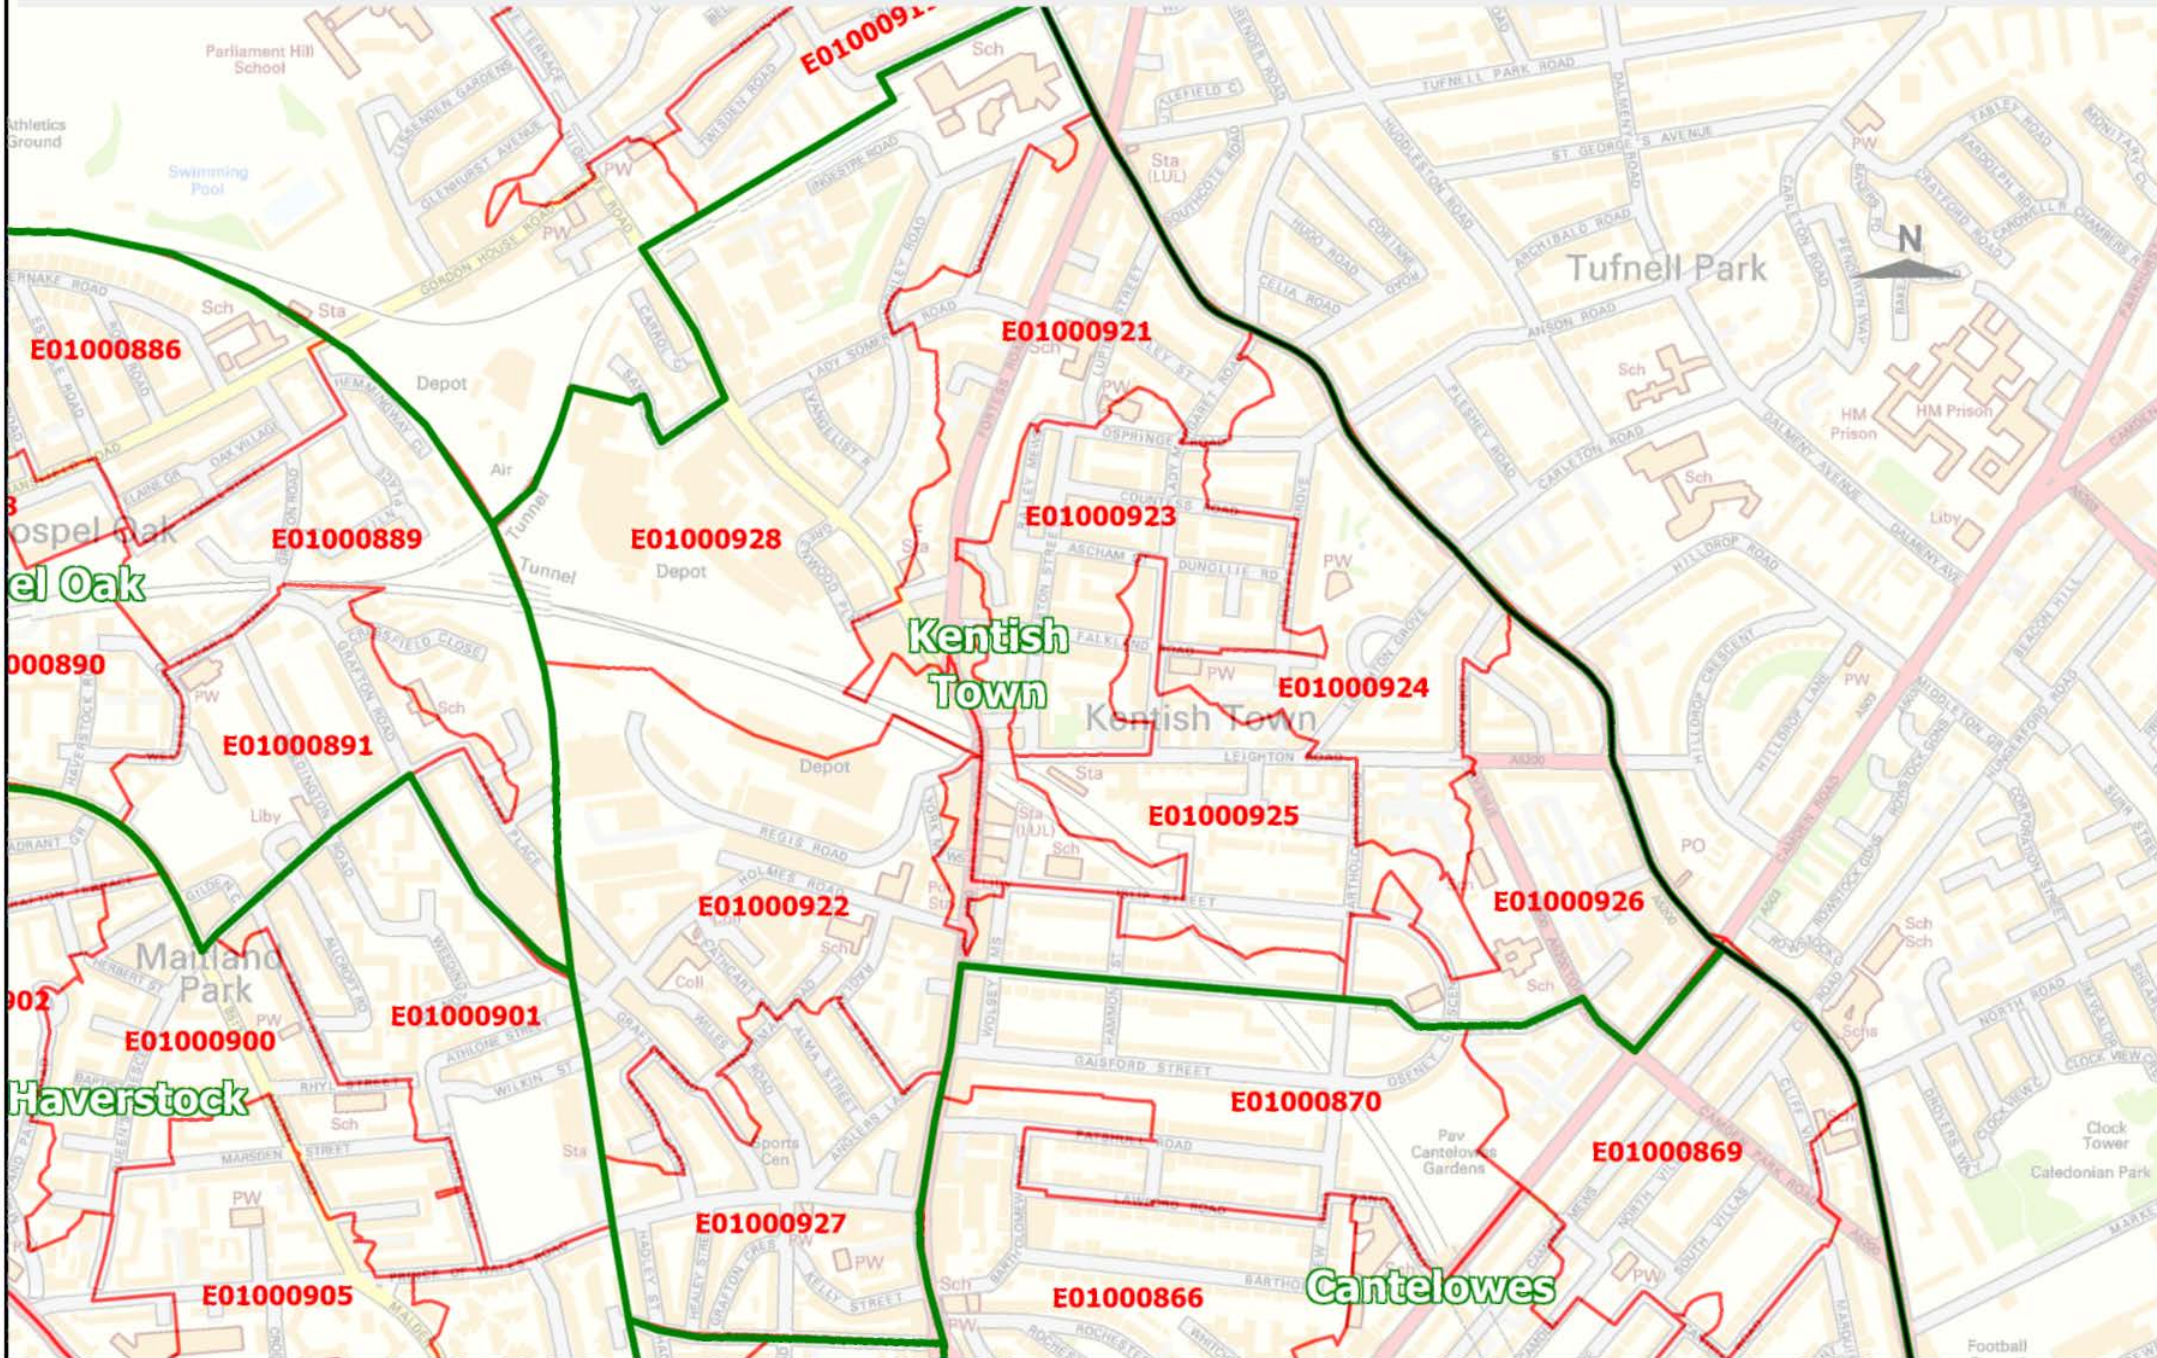

Kentish Town Ward and LSOAs

Data source:
LSOA Boundaries, © ONS Crown Copyright; Borough and Ward boundaries and StreetView are based upon Ordnance Survey material and are reproduced with the permission of Ordnance Survey on behalf of the Controller of HMSO ©. Unauthorised reproduction infringes Crown copyright and may lead to prosecution or civil proceedings. Licence No. 100019726. Year: 2020.
Produced by: Strategy & Change, LB Camden (contact 020 7974 5561 or email: population@camden.gov.uk). © LB Camden, 2020.