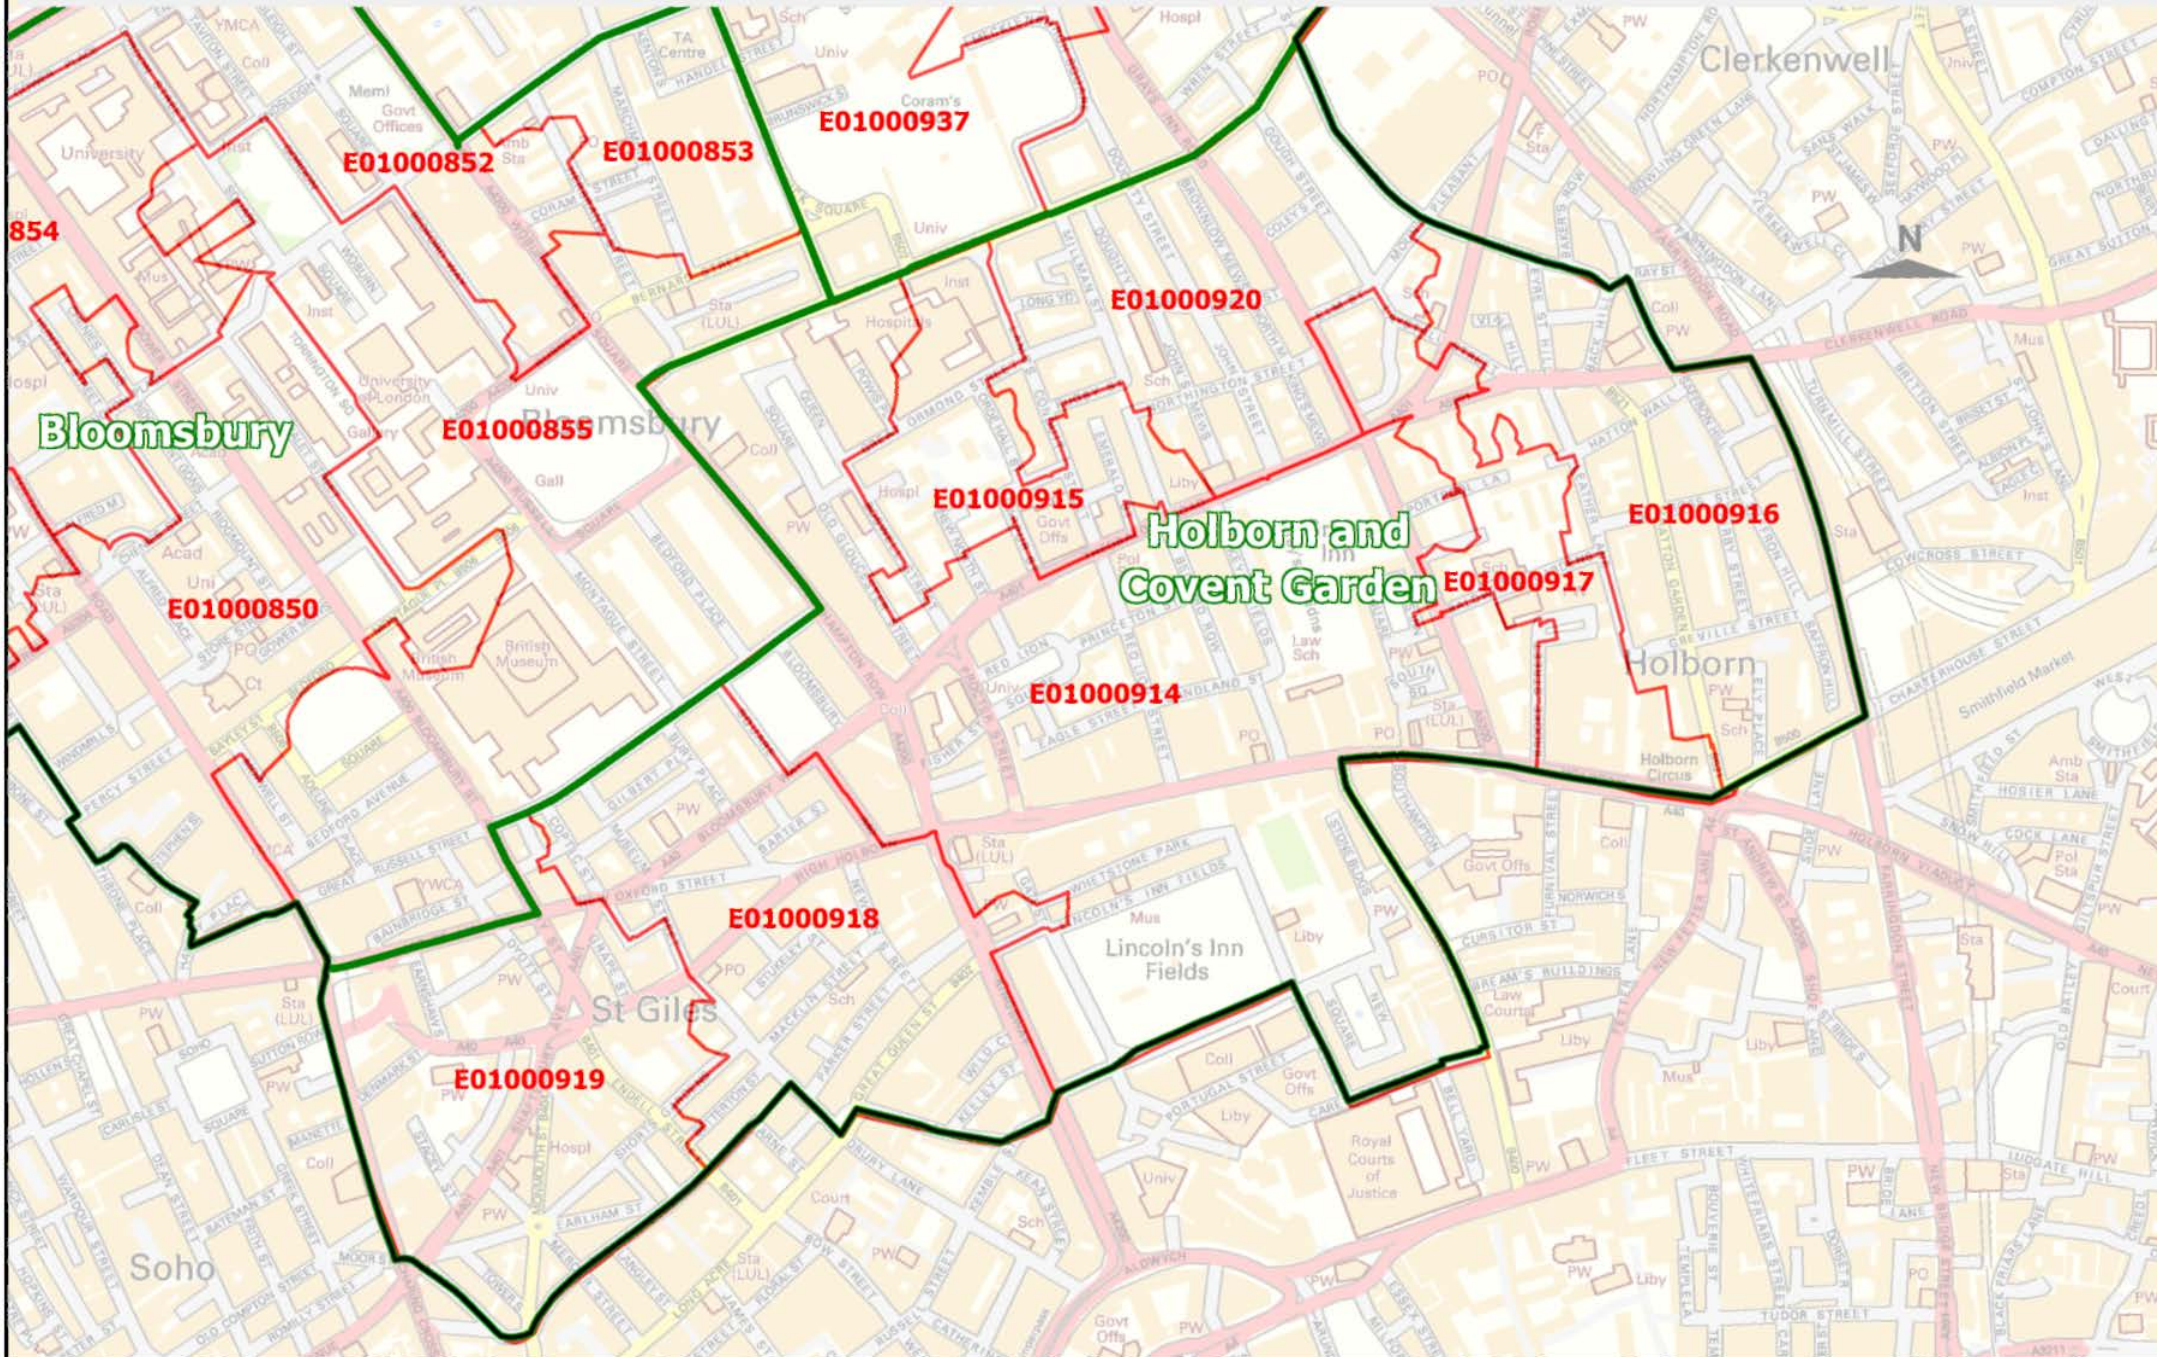

Holborn and Covent Garden Ward and LSOAs

Data source:
LSOA Boundaries, © ONS Crown Copyright; Borough and Ward boundaries and StreetView are based upon Ordnance Survey material and are reproduced with the permission of Ordnance Survey on behalf of the Controller of HMSO ©. Unauthorised reproduction infringes Crown copyright and may lead to prosecution or civil proceedings. Licence No. 100019726. Year: 2020.
Produced by: Strategy & Change, LB Camden (contact 020 7974 5561 or email: population@camden.gov.uk). © LB Camden, 2020.