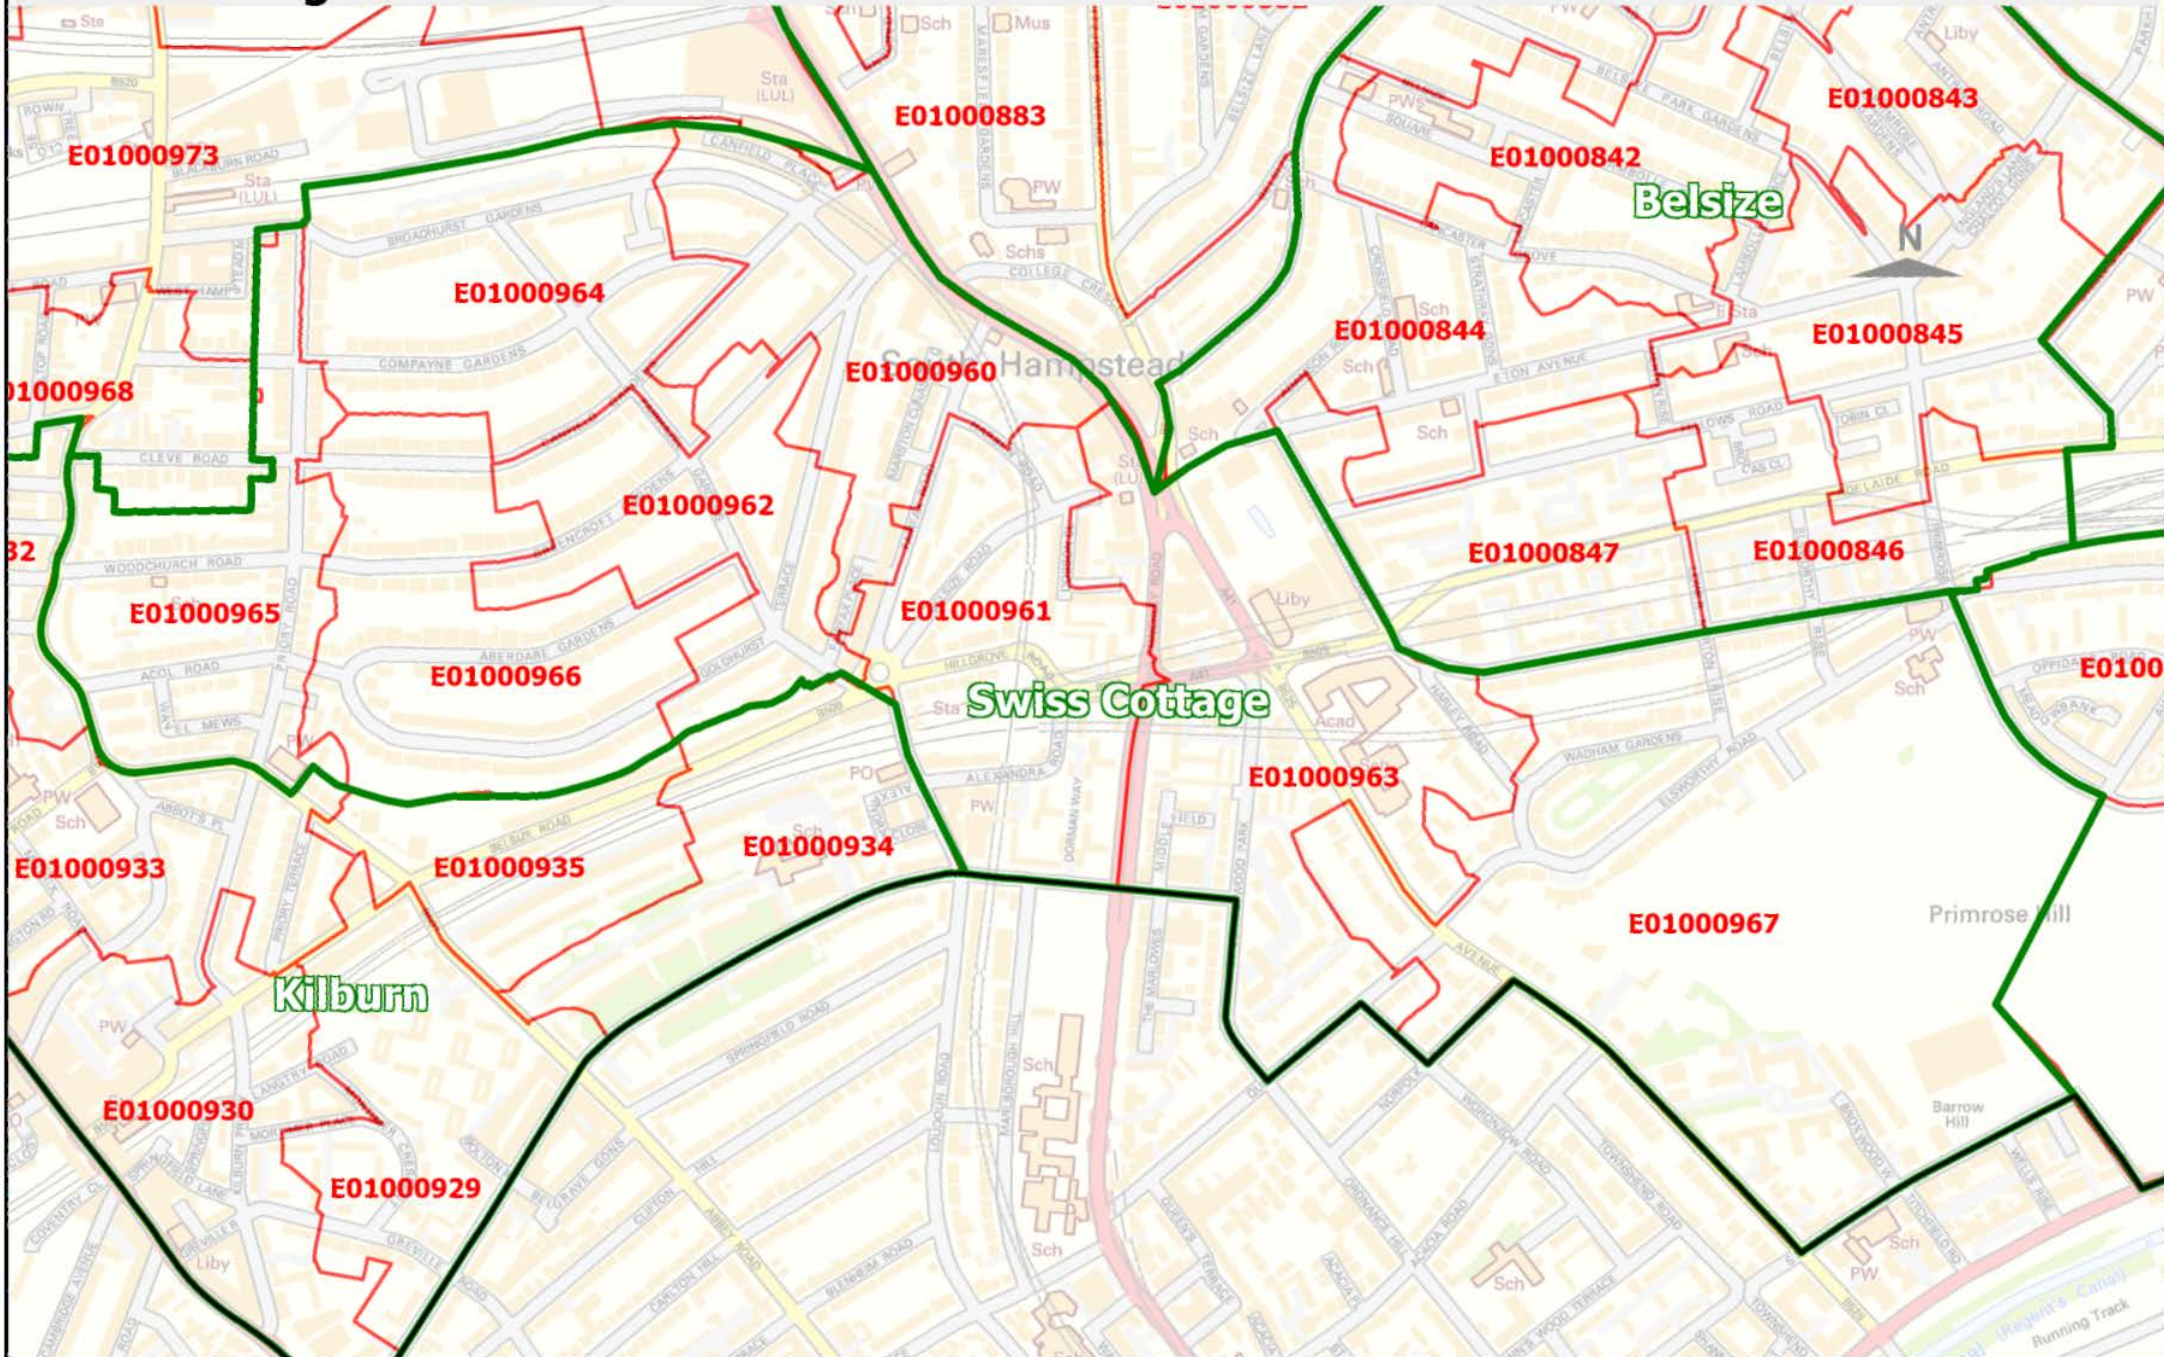

Swiss Cottage Ward and LSOAs

Data source:
LSOA Boundaries, © ONS Crown Copyright; Borough and Ward boundaries and StreetView are based upon Ordnance Survey material and are reproduced with the permission of Ordnance Survey on behalf of the Controller of HMSO ©. Unauthorised reproduction infringes Crown copyright and may lead to prosecution or civil proceedings. Licence No. 100019726. Year: 2020.
Produced by: Strategy & Change, LB Camden (contact 020 7974 5561 or email: population@camden.gov.uk). © LB Camden, 2020.