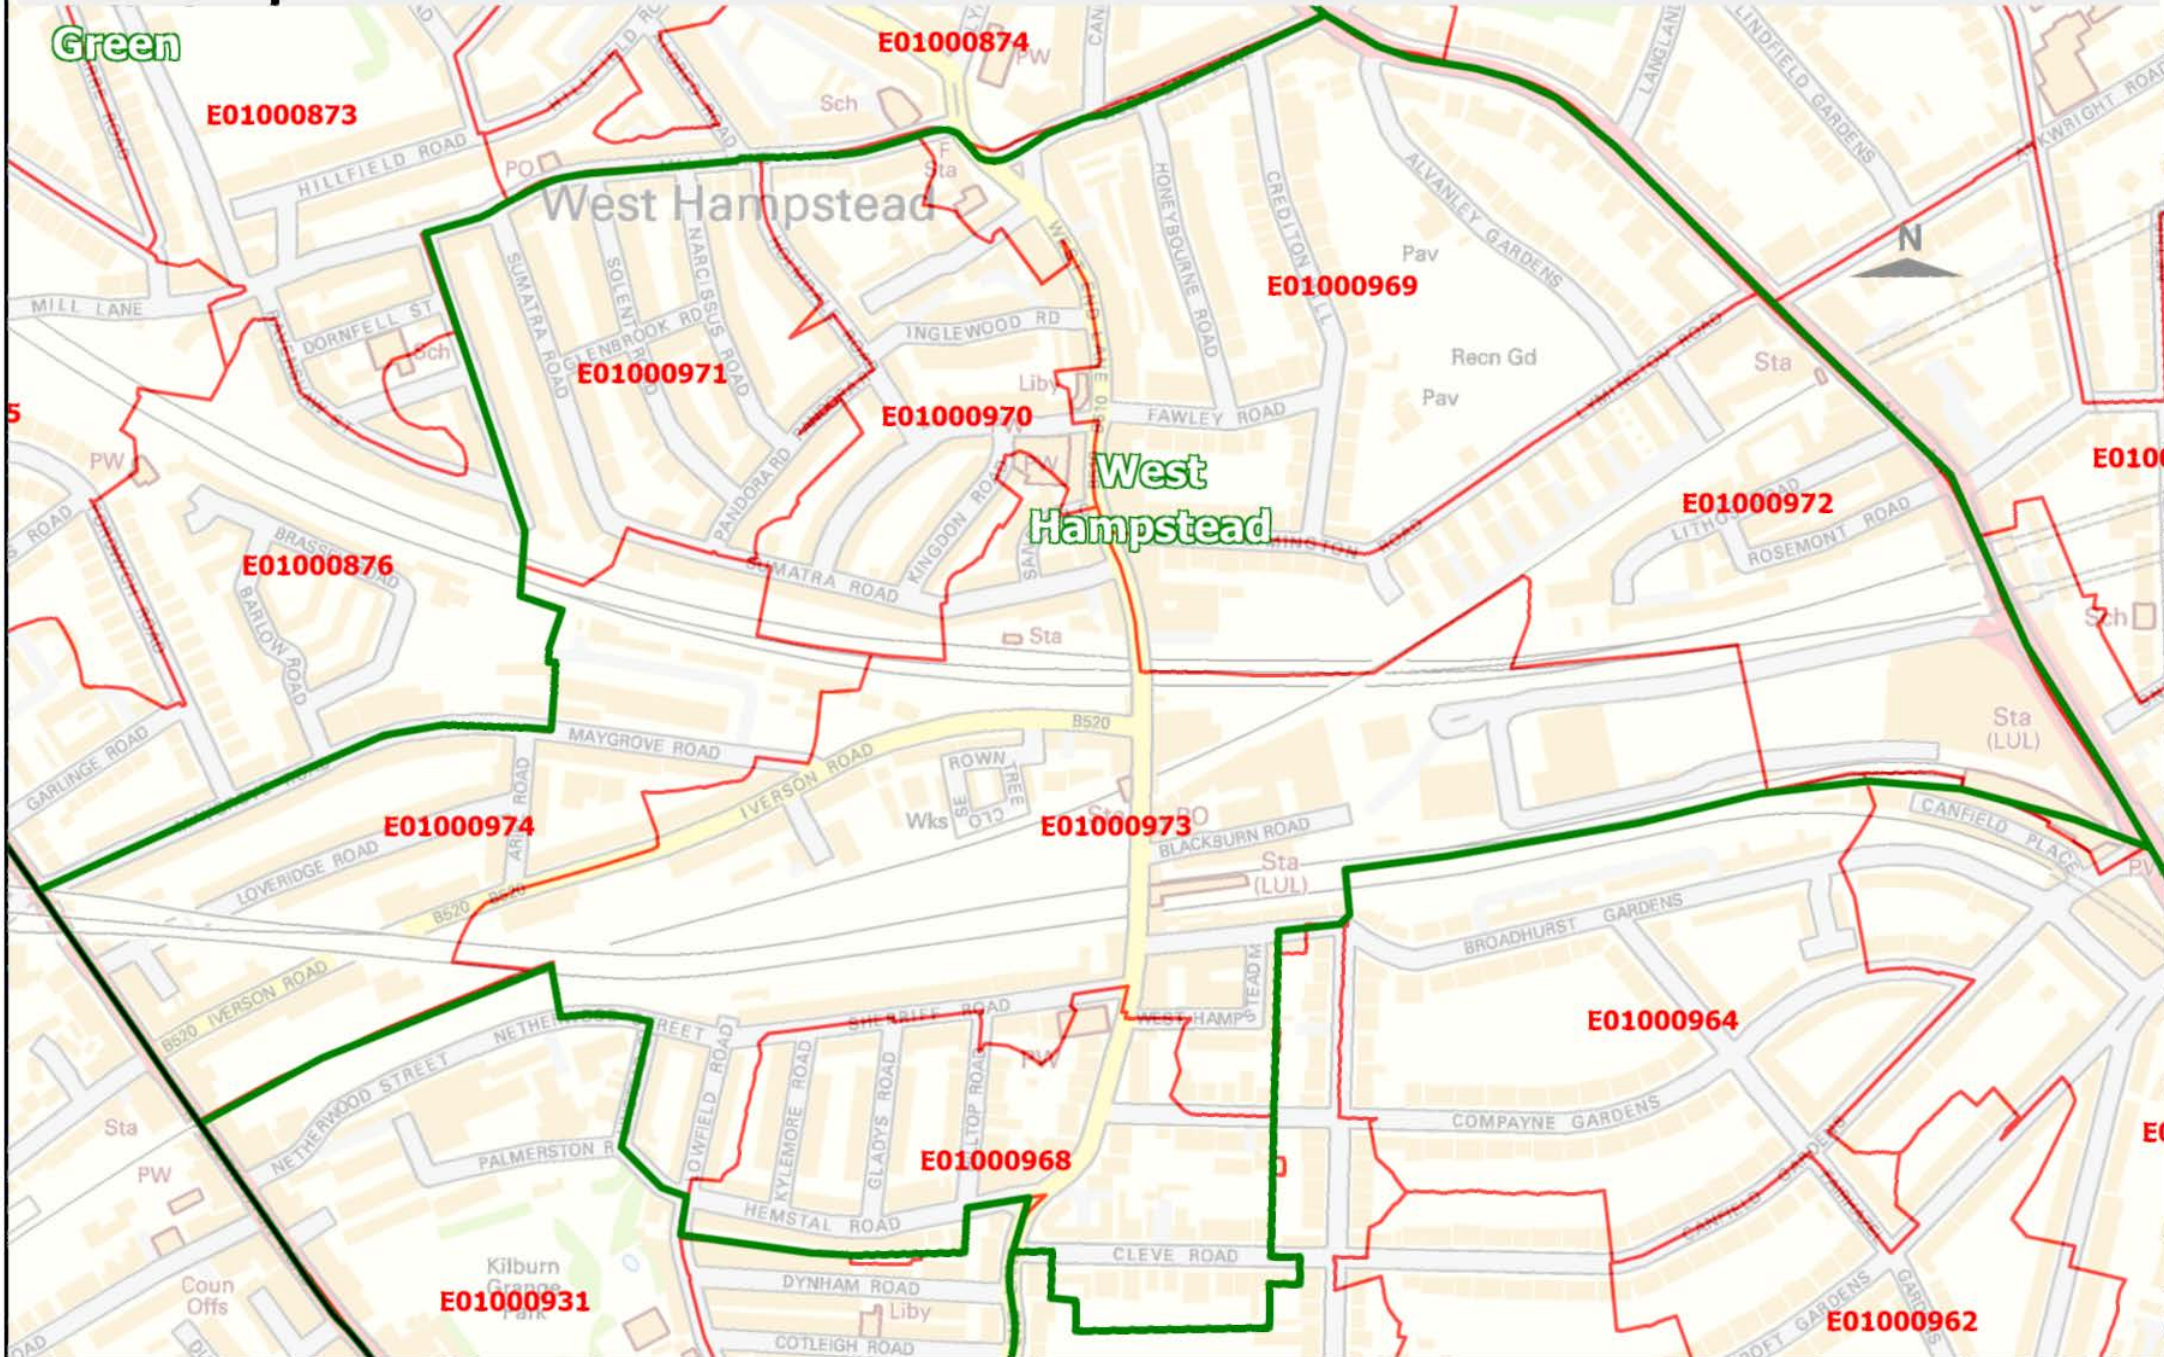

West Hampstead Ward and LSOAs

Data source:
LSOA Boundaries, © ONS Crown Copyright; Borough and Ward boundaries and StreetView are based upon Ordnance Survey material and are reproduced with the permission of Ordnance Survey on behalf of the Controller of HMSO ©. Unauthorised reproduction infringes Crown copyright and may lead to prosecution or civil proceedings. Licence No. 100019726. Year: 2020.
Produced by: Strategy & Change, LB Camden (contact 020 7974 5561 or email: population@camden.gov.uk). © LB Camden, 2020.