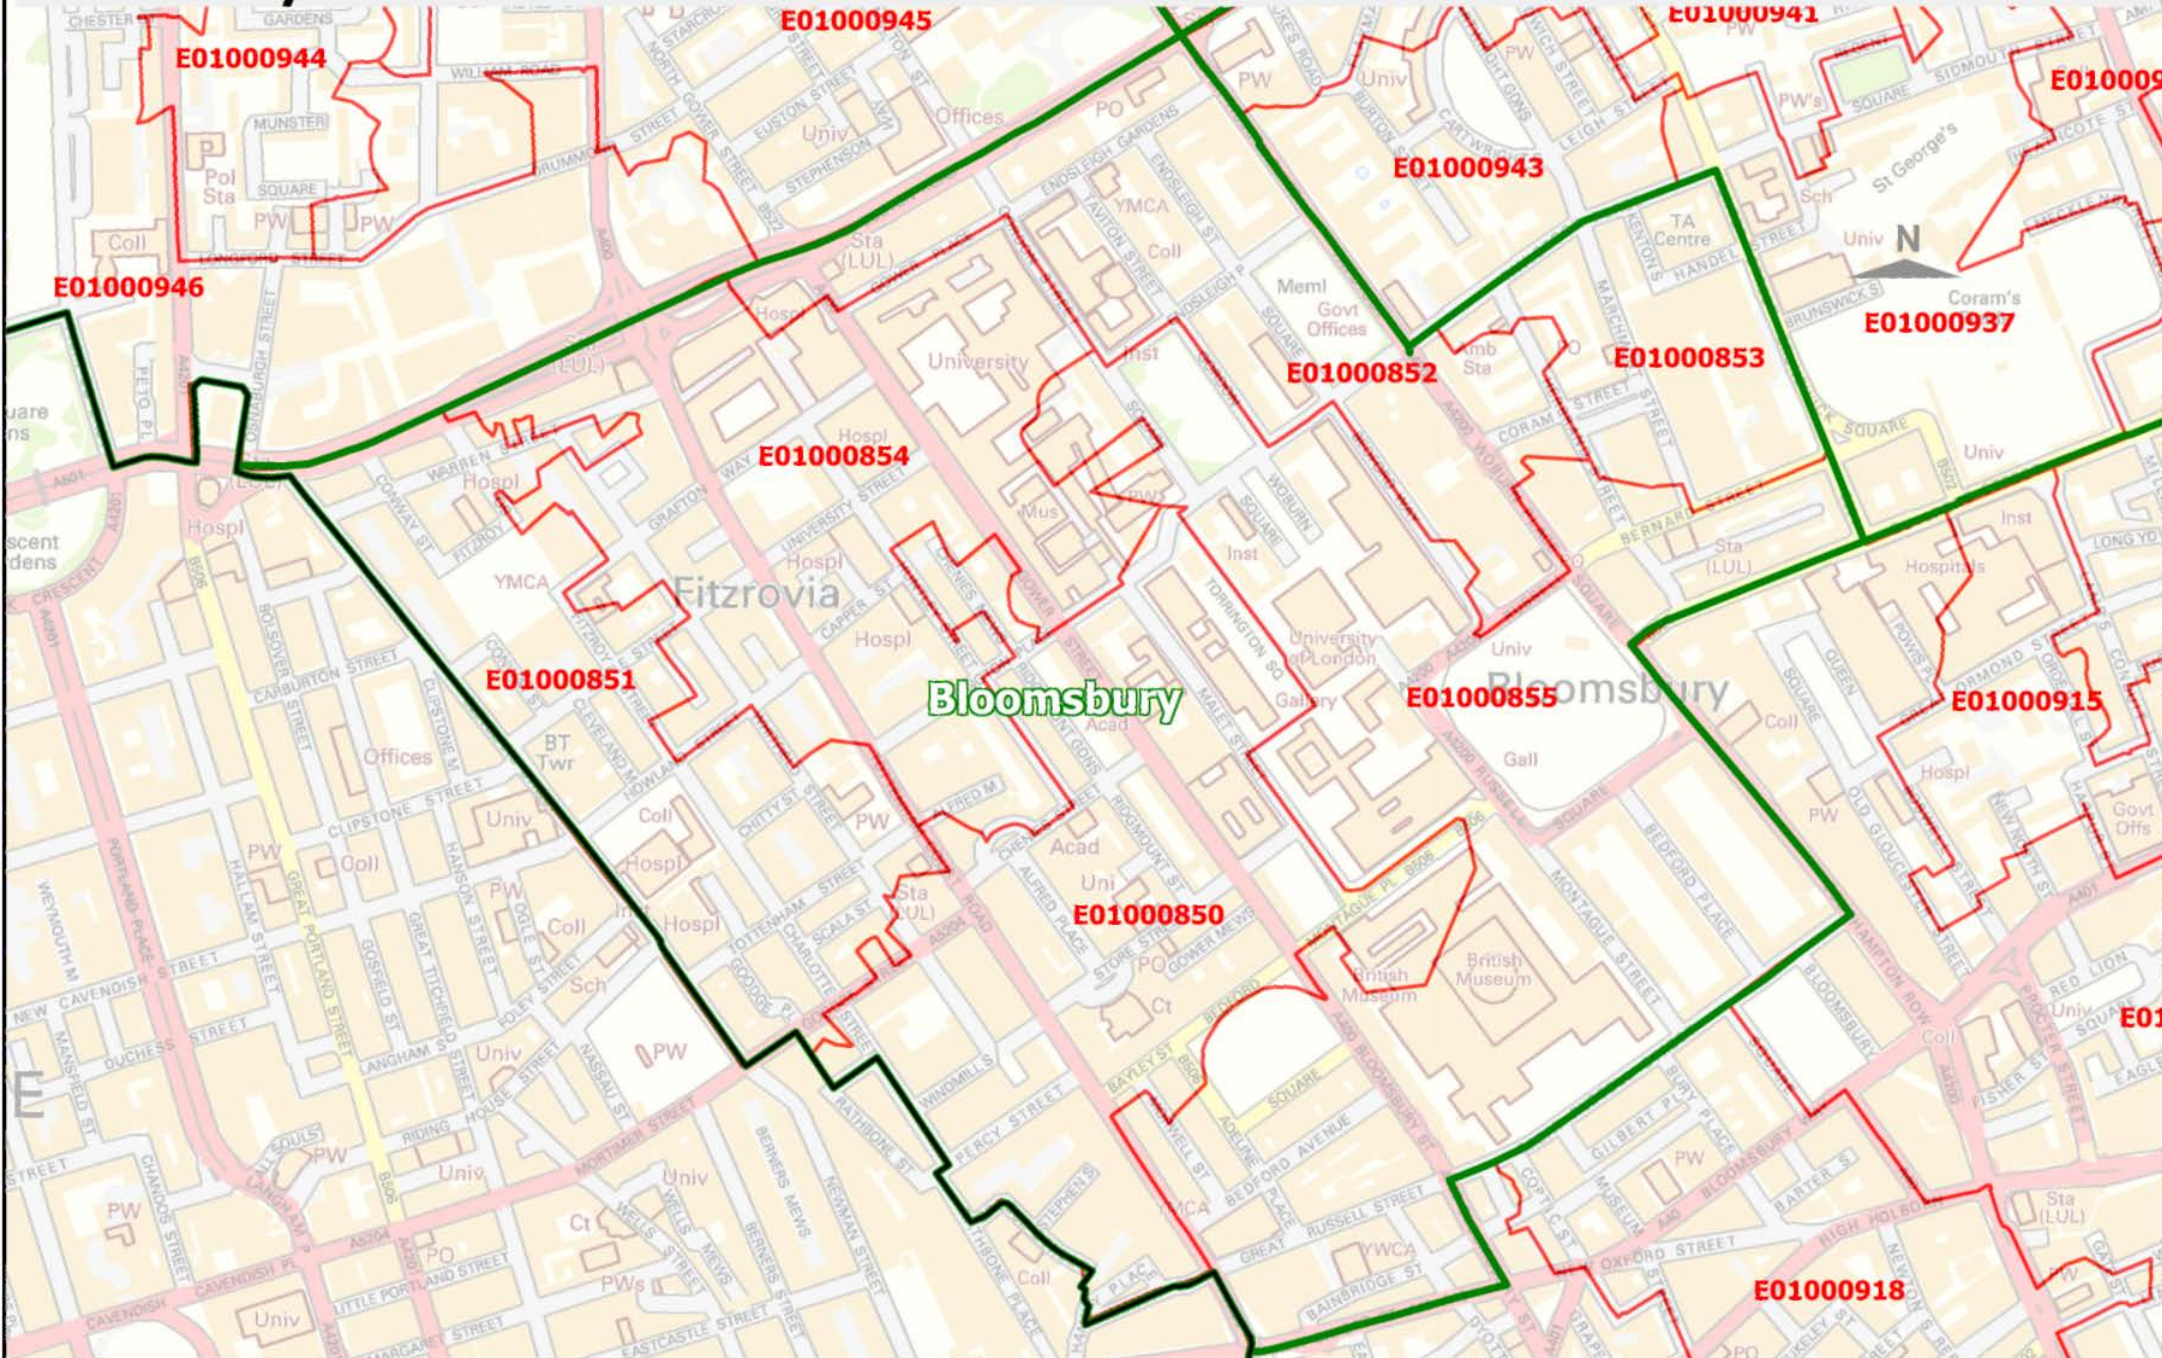

Bloomsbury Ward and LSOAs

Data source:
LSOA Boundaries, ©ONS Crown Copyright; Borough and Ward boundaries and StreetView are based upon Ordnance Survey material and are reproduced with the permission of Ordnance Survey on behalf of the Controller of HMSO ©. Unauthorised reproduction infringes Crown copyright and may lead to prosecution or civil proceedings. Licence No. 100019726. Year: 2020.
Produced by: Strategy & Change, LB Camden (contact 020 7974 5561 or email: population@camden.gov.uk). © LB Camden, 2020.