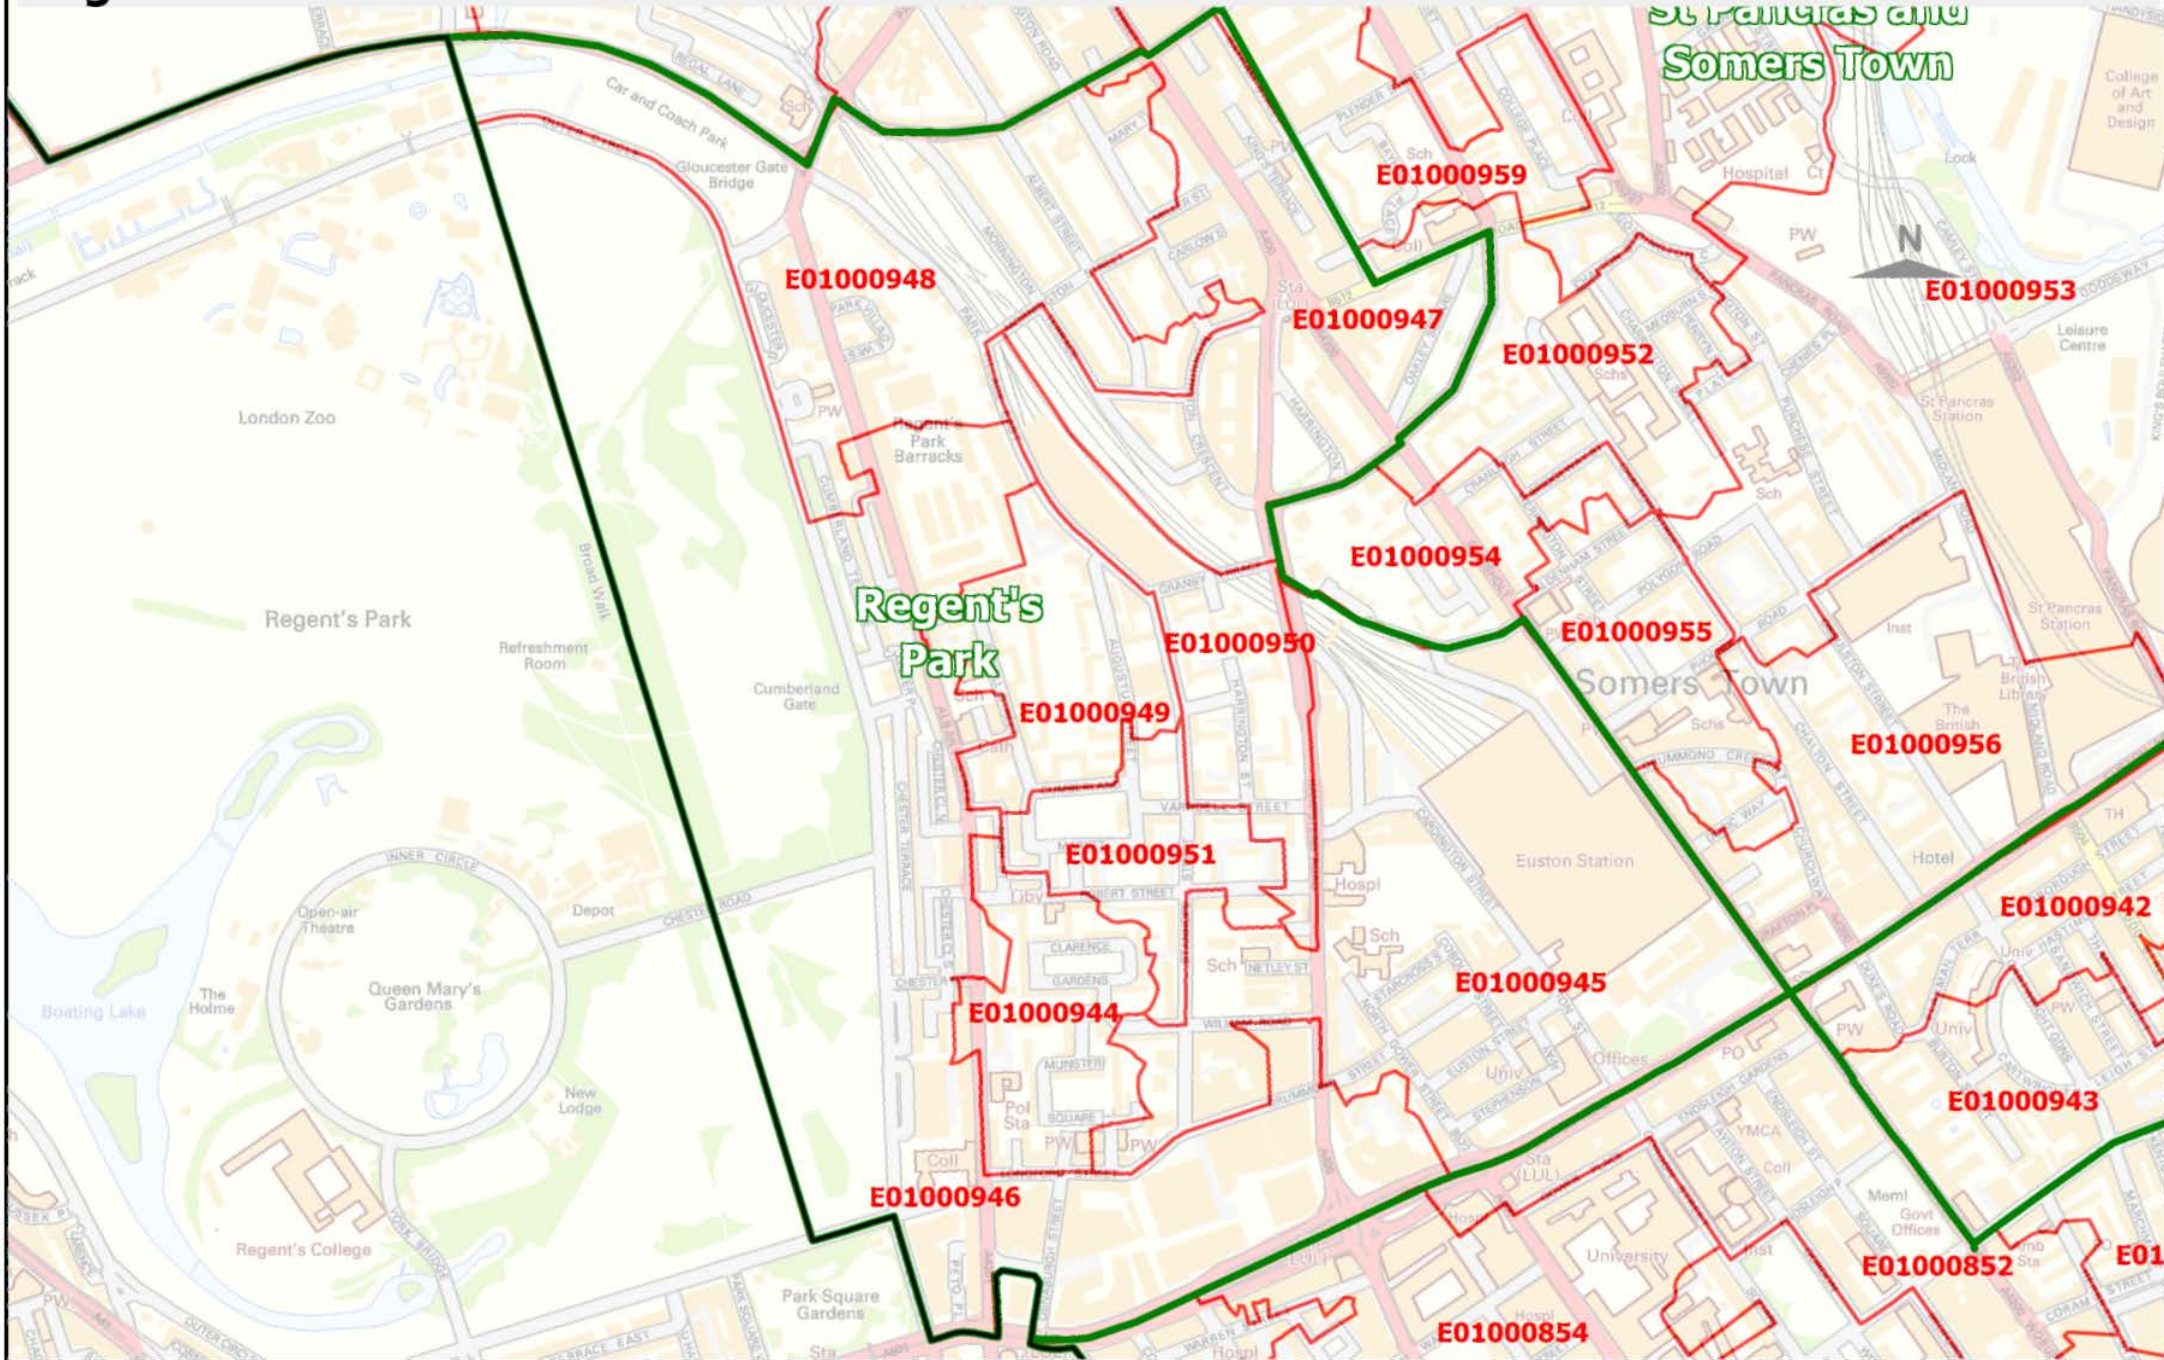

Regent's Park Ward and LSOAs

Data source:
LSOA Boundaries, © ONS Crown Copyright; Borough and Ward boundaries and StreetView are based upon Ordnance Survey material and are reproduced with the permission of Ordnance Survey on behalf of the Controller of HMSO ©. Unauthorised reproduction infringes Crown copyright and may lead to prosecution or civil proceedings. Licence No. 100019726. Year: 2020.
Produced by: Strategy & Change, LB Camden (contact 020 7974 5561 or email: population@camden.gov.uk). © LB Camden, 2020.