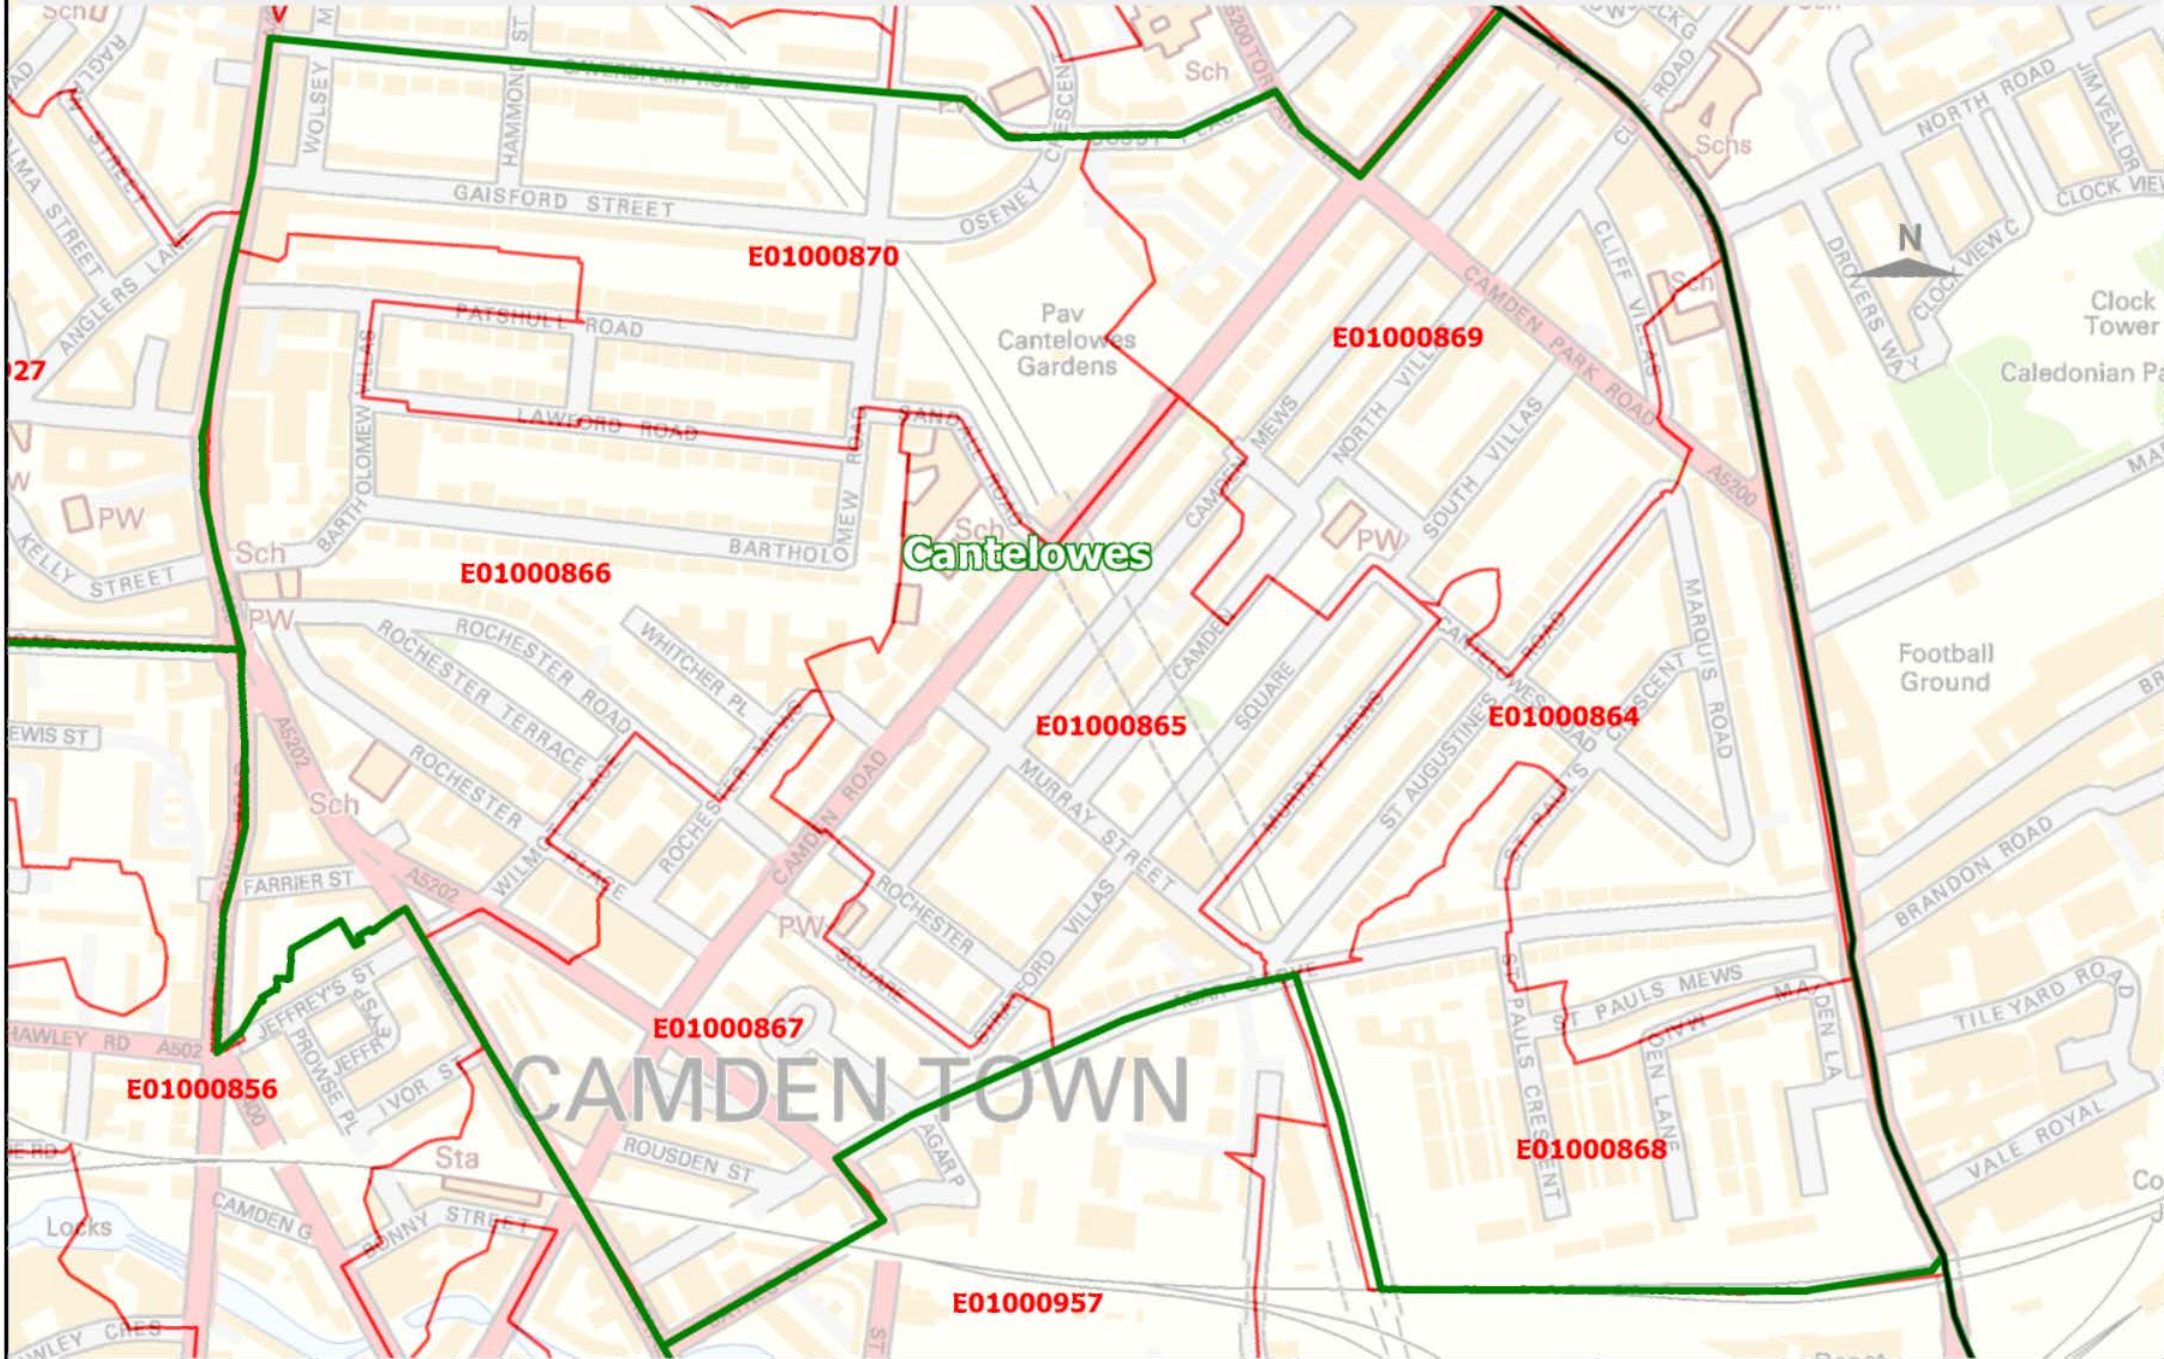

Canteloves Ward and LSOAs

Data source:
LSOA Boundaries, © ONS Crown Copyright; Borough and Ward boundaries and StreetView are based upon Ordnance Survey material and are reproduced with the permission of Ordnance Survey on behalf of the Controller of HMSO ©. Unauthorised reproduction infringes Crown copyright and may lead to prosecution or civil proceedings. Licence No. 100019726. Year: 2020.
Produced by: Strategy & Change, LB Camden (contact 020 7974 5561 or email: population@camden.gov.uk). © LB Camden, 2020.